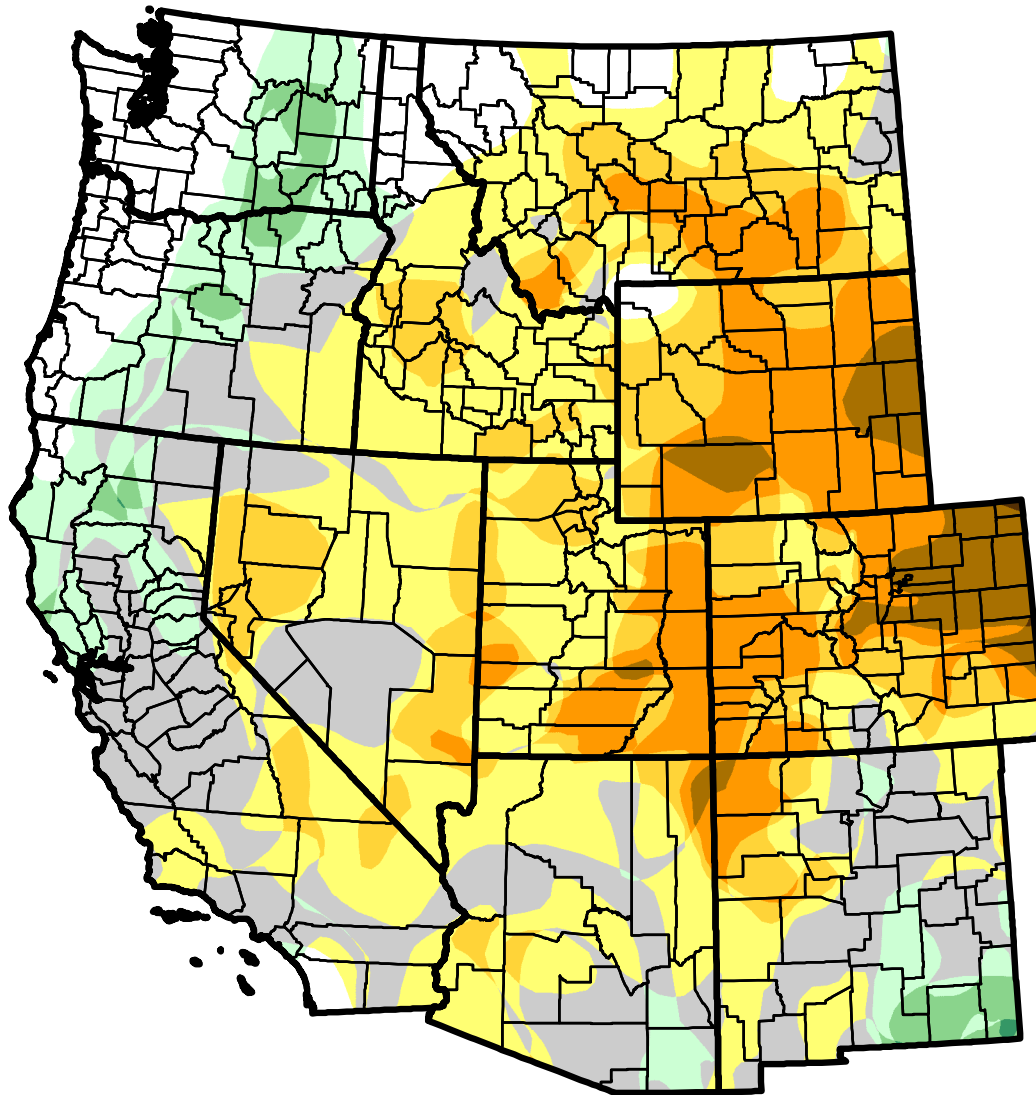

U.S. Drought Monitor Class Change - West

26 Week

August 21, 2012
compared to
February 21, 2012