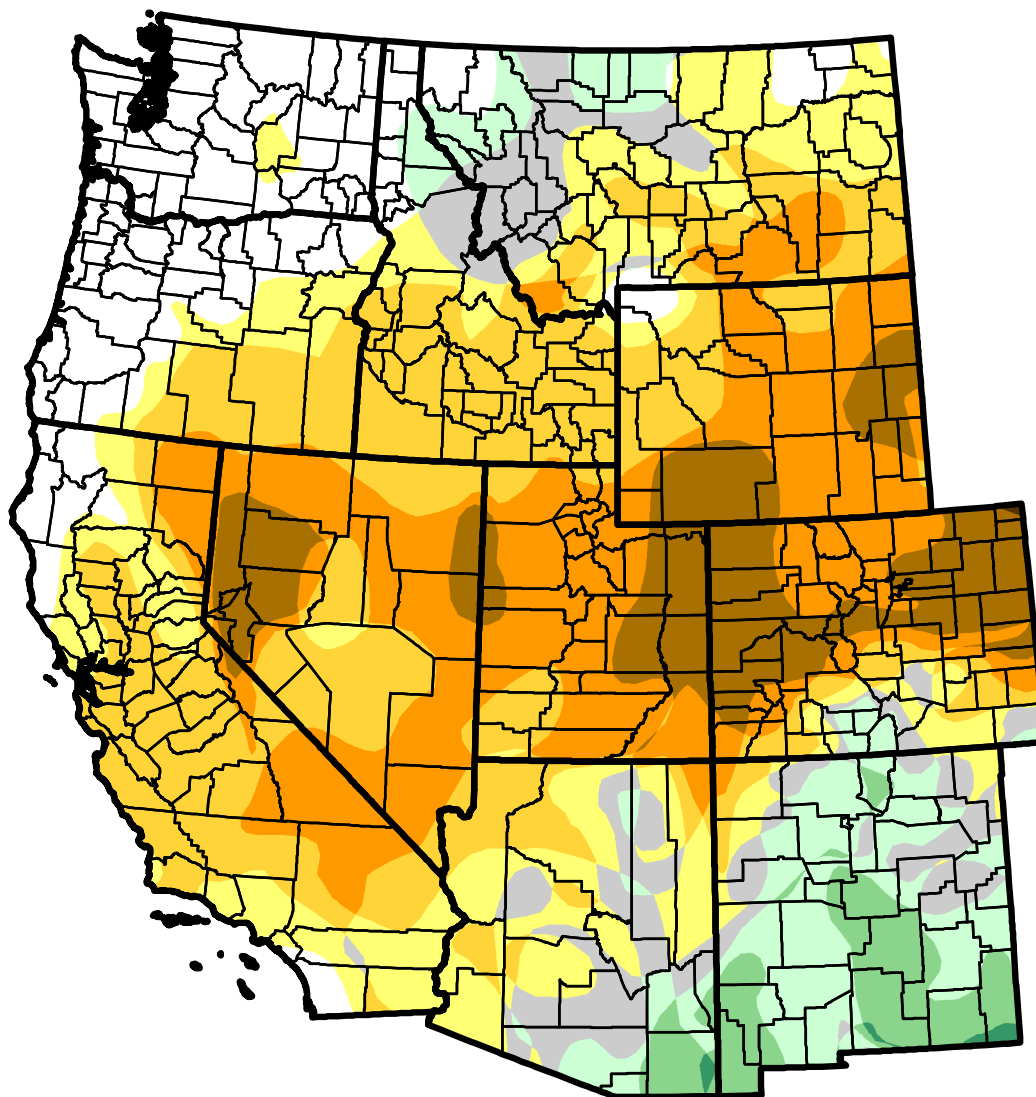

U.S. Drought Monitor Class Change - West

Start of Water Year

August 21, 2012
compared to
September 27, 2011