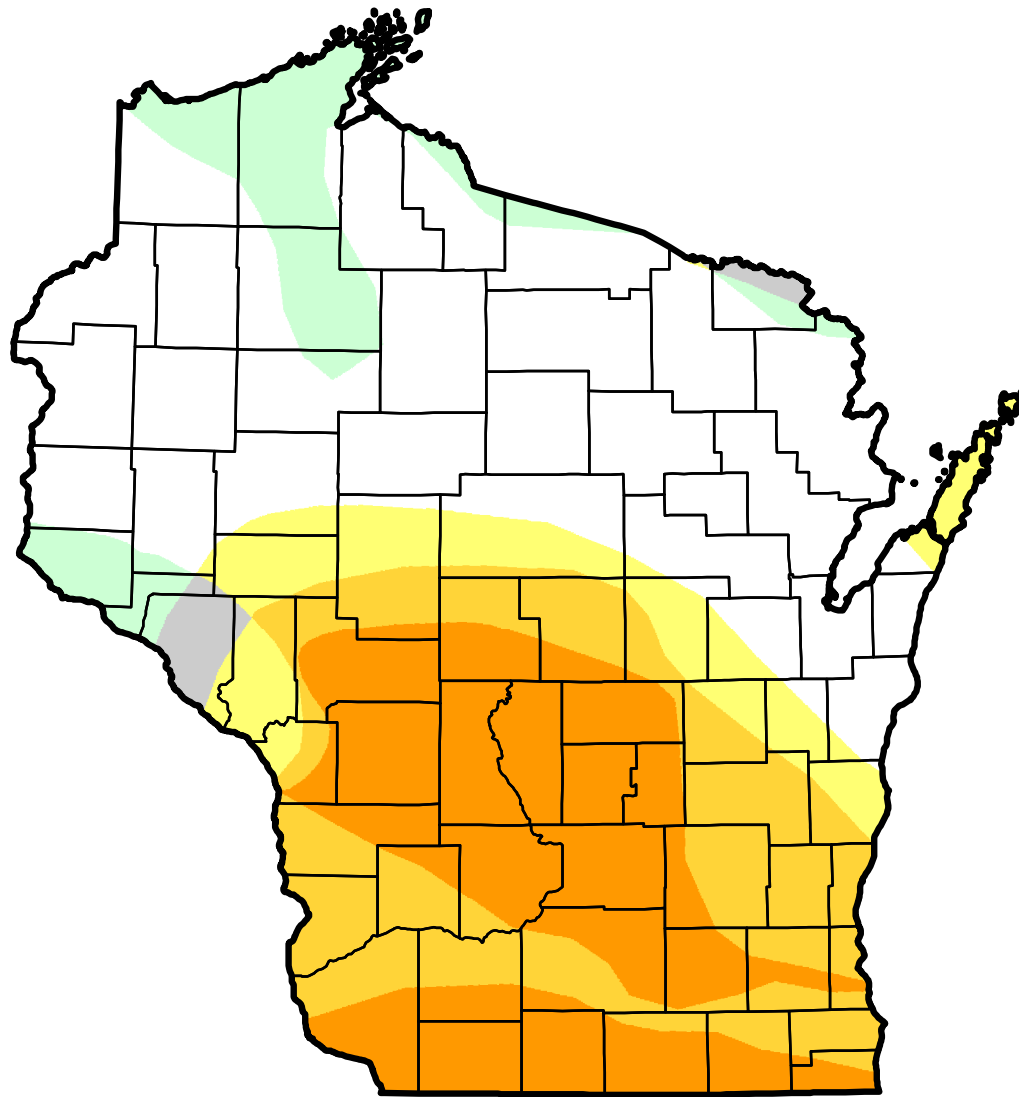

U.S. Drought Monitor Class Change - Wisconsin 13 Week

August 21, 2012
compared to
May 22, 2012