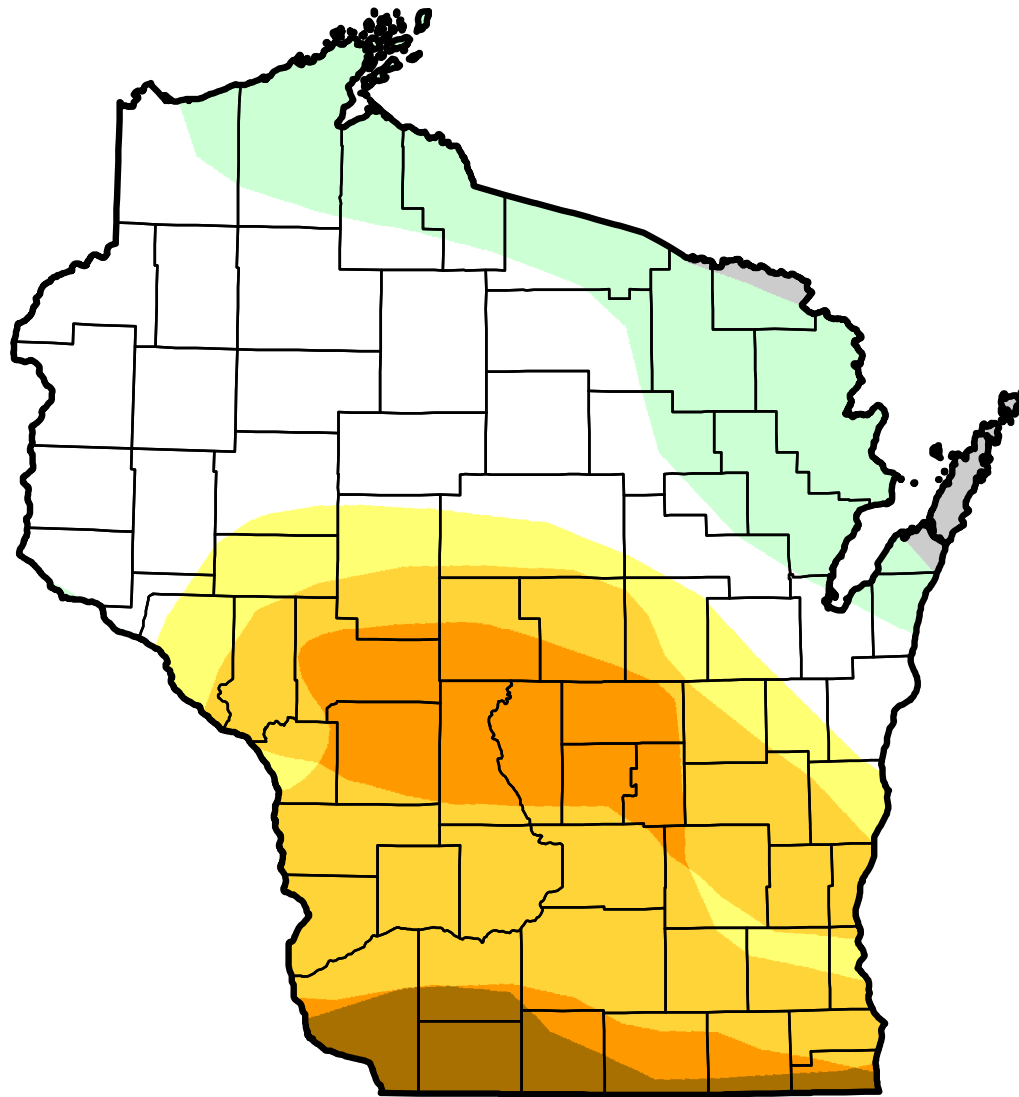

U.S. Drought Monitor Class Change - Wisconsin

Start of Water Year

August 21, 2012
compared to
September 27, 2011