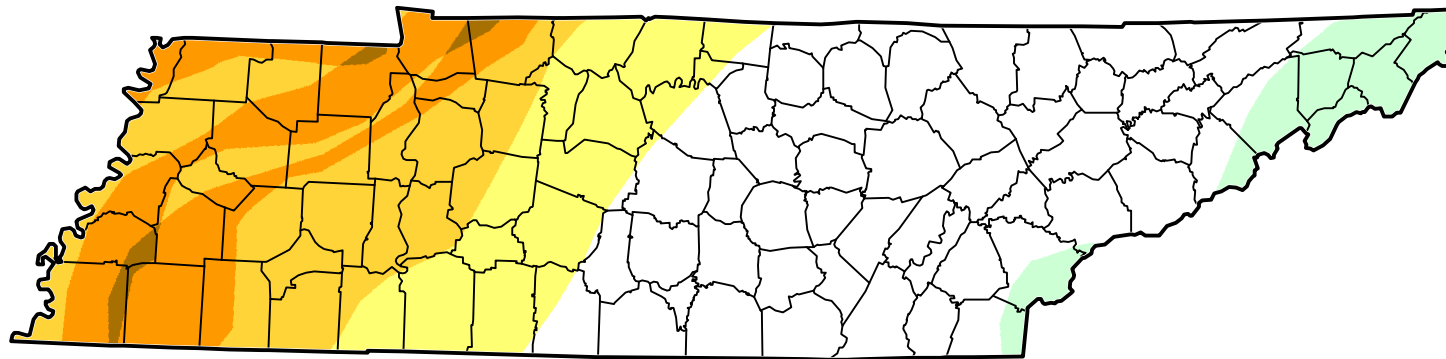

U.S. Drought Monitor Class Change - Tennessee

2 Years

August 28, 2012
compared to
August 31, 2010