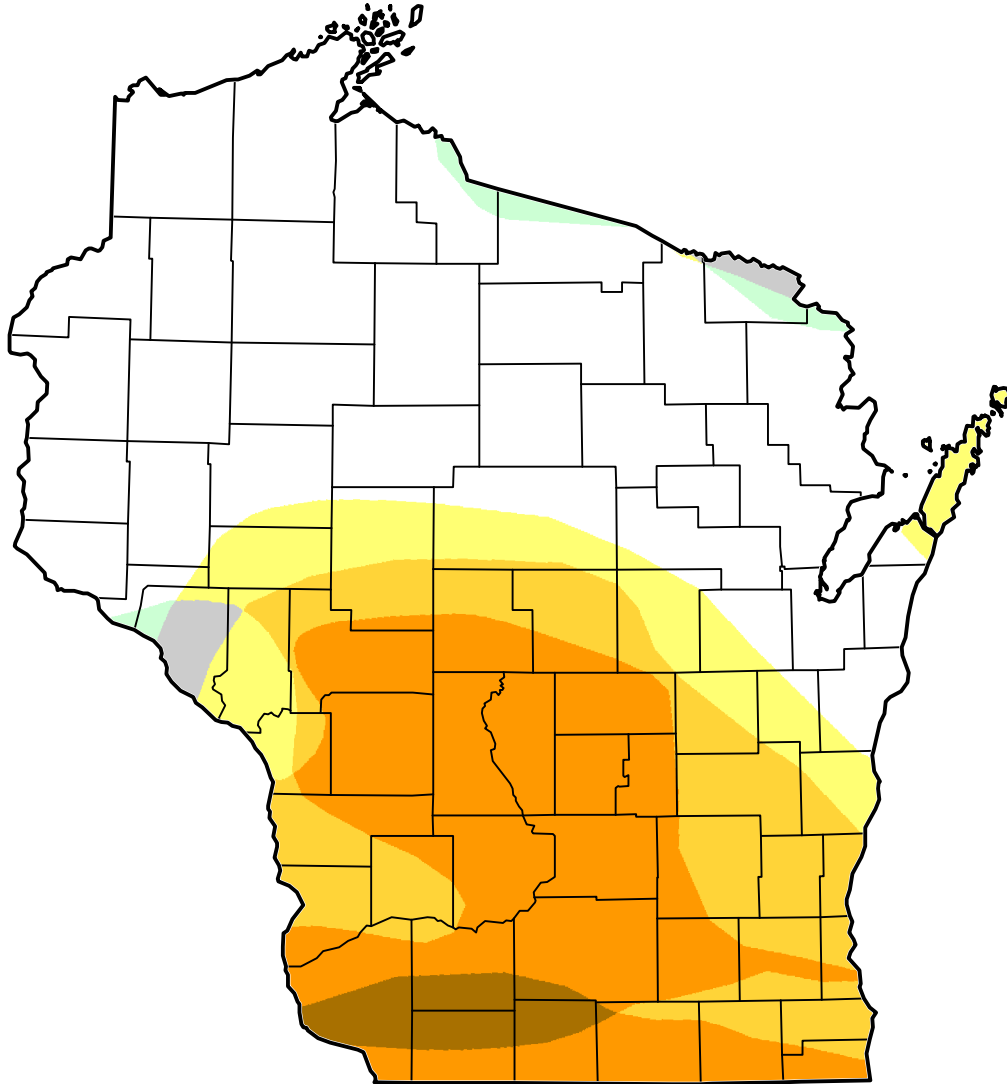

U.S. Drought Monitor Class Change - Wisconsin 3 Months

August 28, 2012
compared to
June 5, 2012