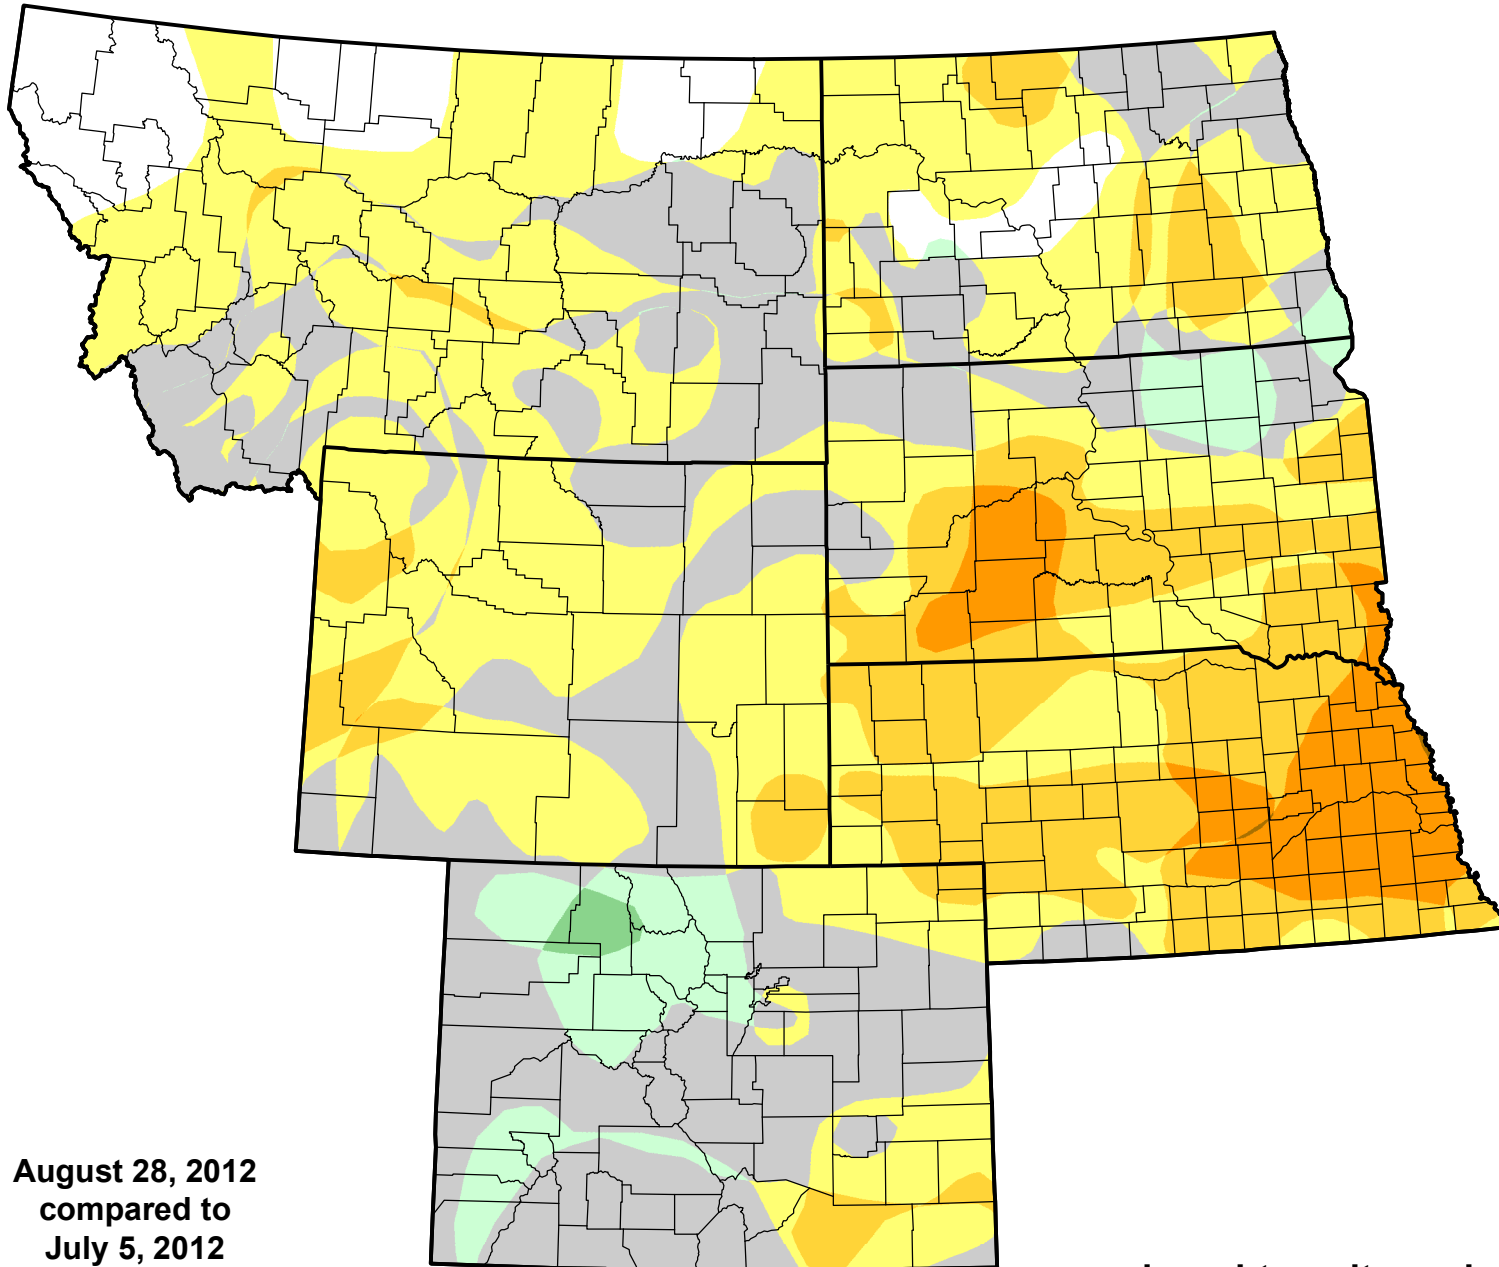

U.S. Drought Monitor Class Change - USDA Northern Plains Climate Hub 8 Week

August 28, 2012
compared to
July 5, 2012

droughtmonitor.unl.edu

-  5 Class Degradation
-  4 Class Degradation
-  3 Class Degradation
-  2 Class Degradation
-  1 Class Degradation
-  No Change
-  1 Class Improvement
-  2 Class Improvement
-  3 Class Improvement
-  4 Class Improvement
-  5 Class Improvement