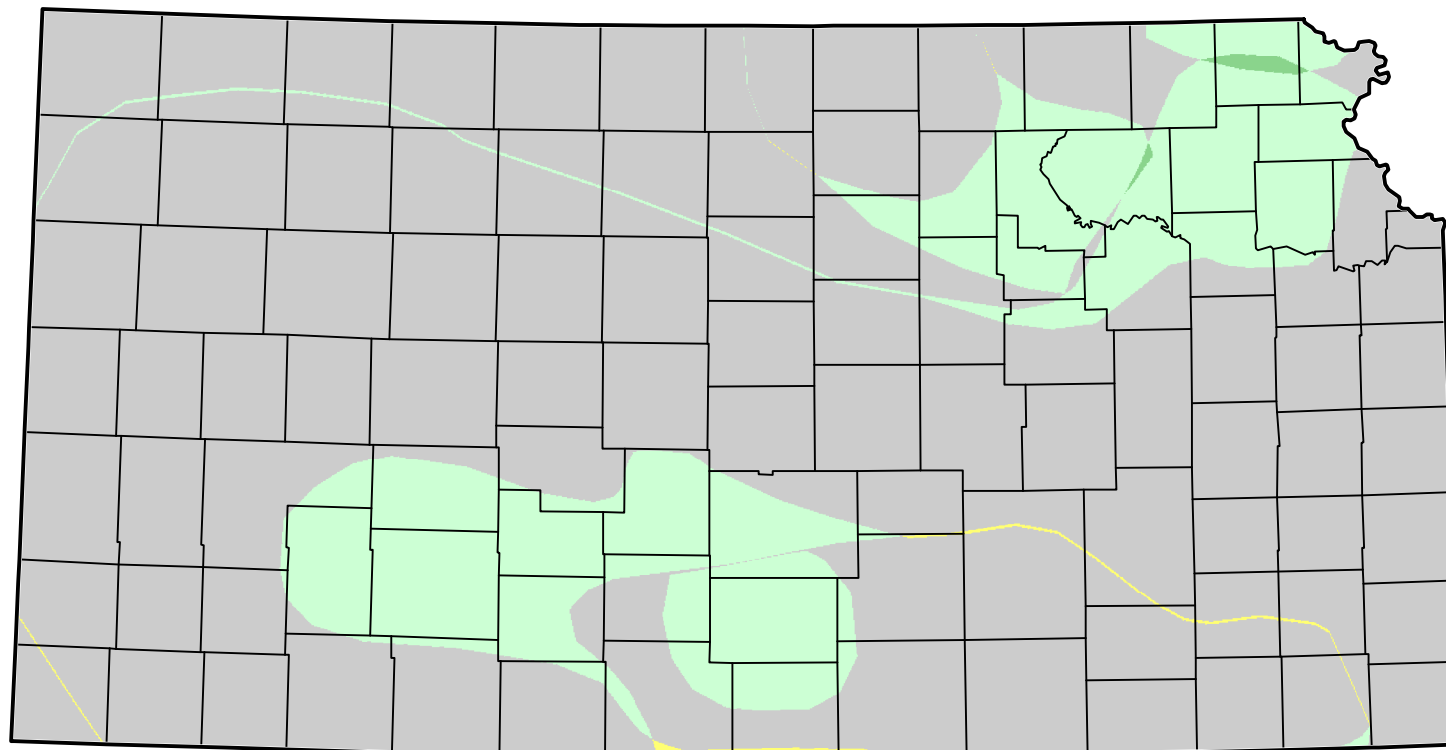

# U.S. Drought Monitor Class Change - Kansas

## 1 Week

August 28, 2012  
compared to  
August 21, 2012