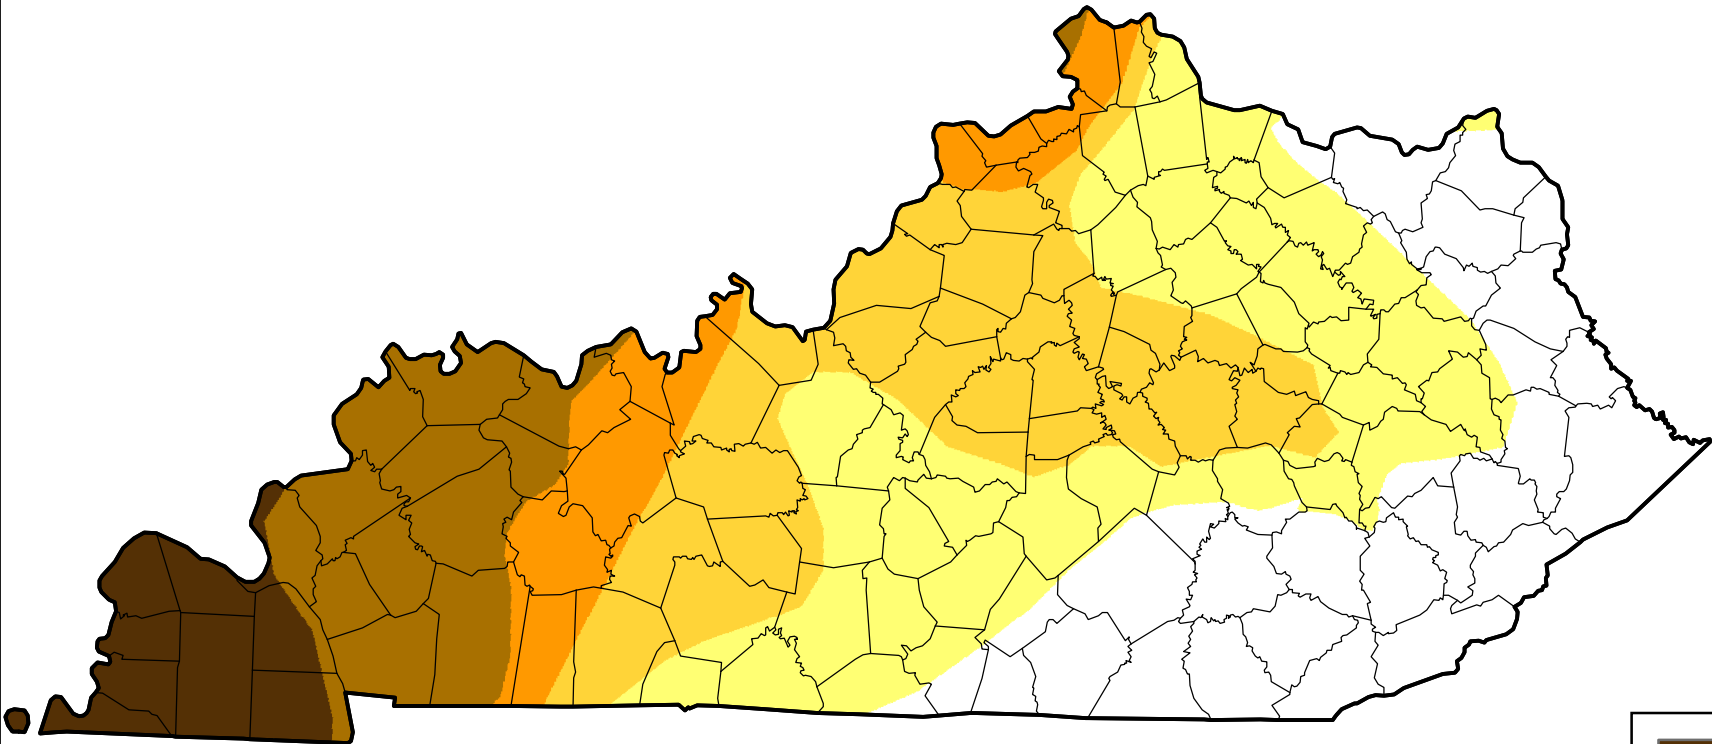

U.S. Drought Monitor Class Change - Kentucky

Start of Calendar Year

August 28, 2012
compared to
January 5, 2012

droughtmonitor.unl.edu

- 5 Class Degradation
- 4 Class Degradation
- 3 Class Degradation
- 2 Class Degradation
- 1 Class Degradation
- No Change
- 1 Class Improvement
- 2 Class Improvement
- 3 Class Improvement
- 4 Class Improvement
- 5 Class Improvement