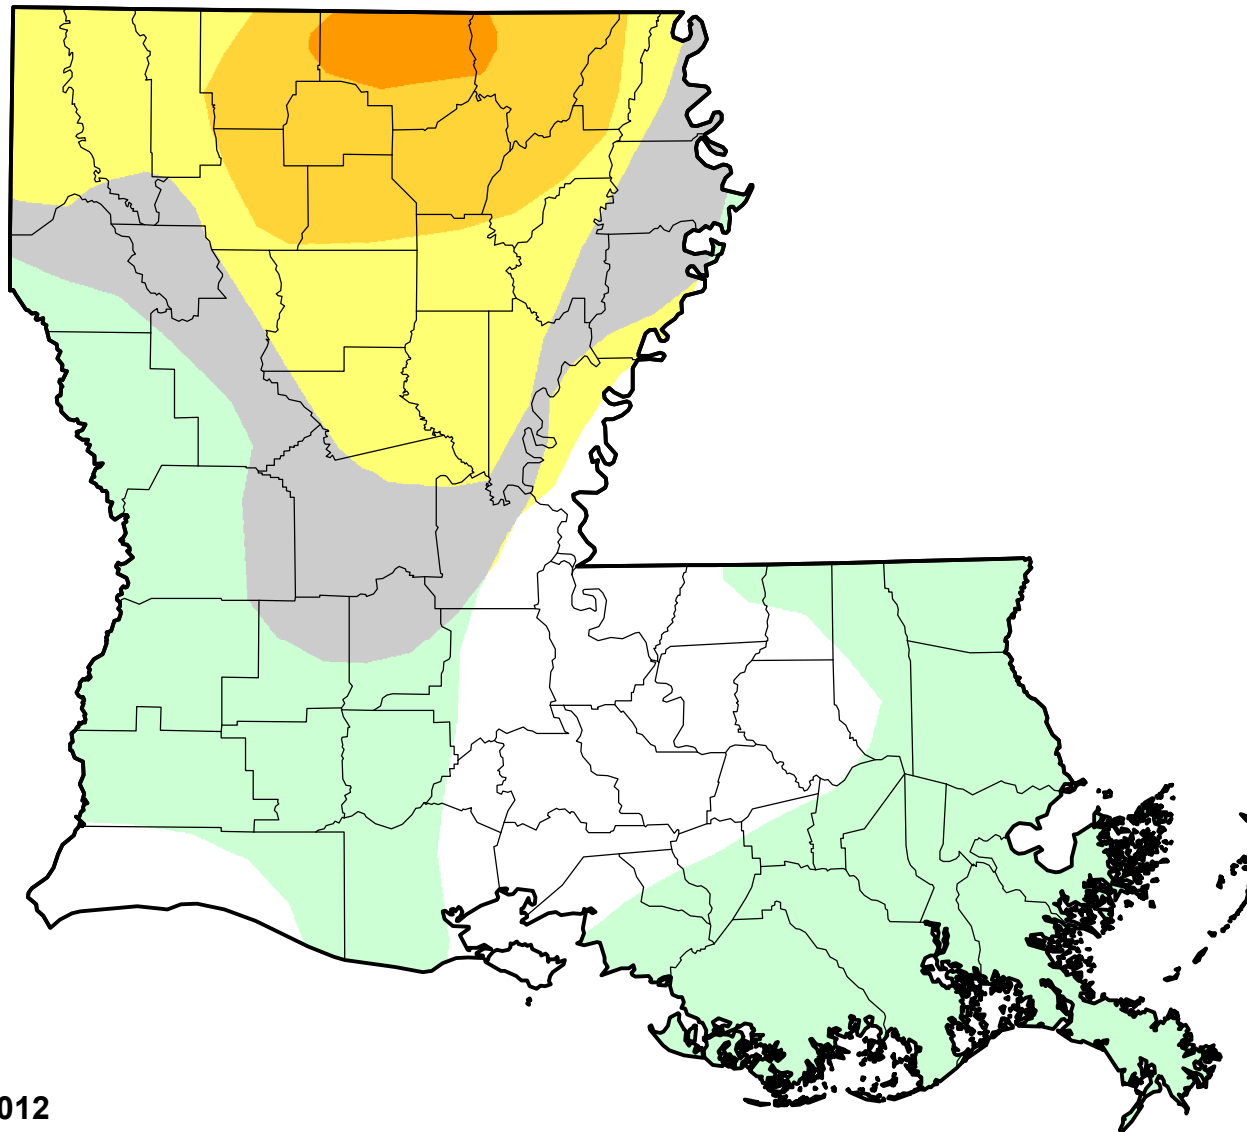

U.S. Drought Monitor Class Change - Louisiana

13 Week

August 28, 2012
compared to
May 31, 2012

droughtmonitor.unl.edu