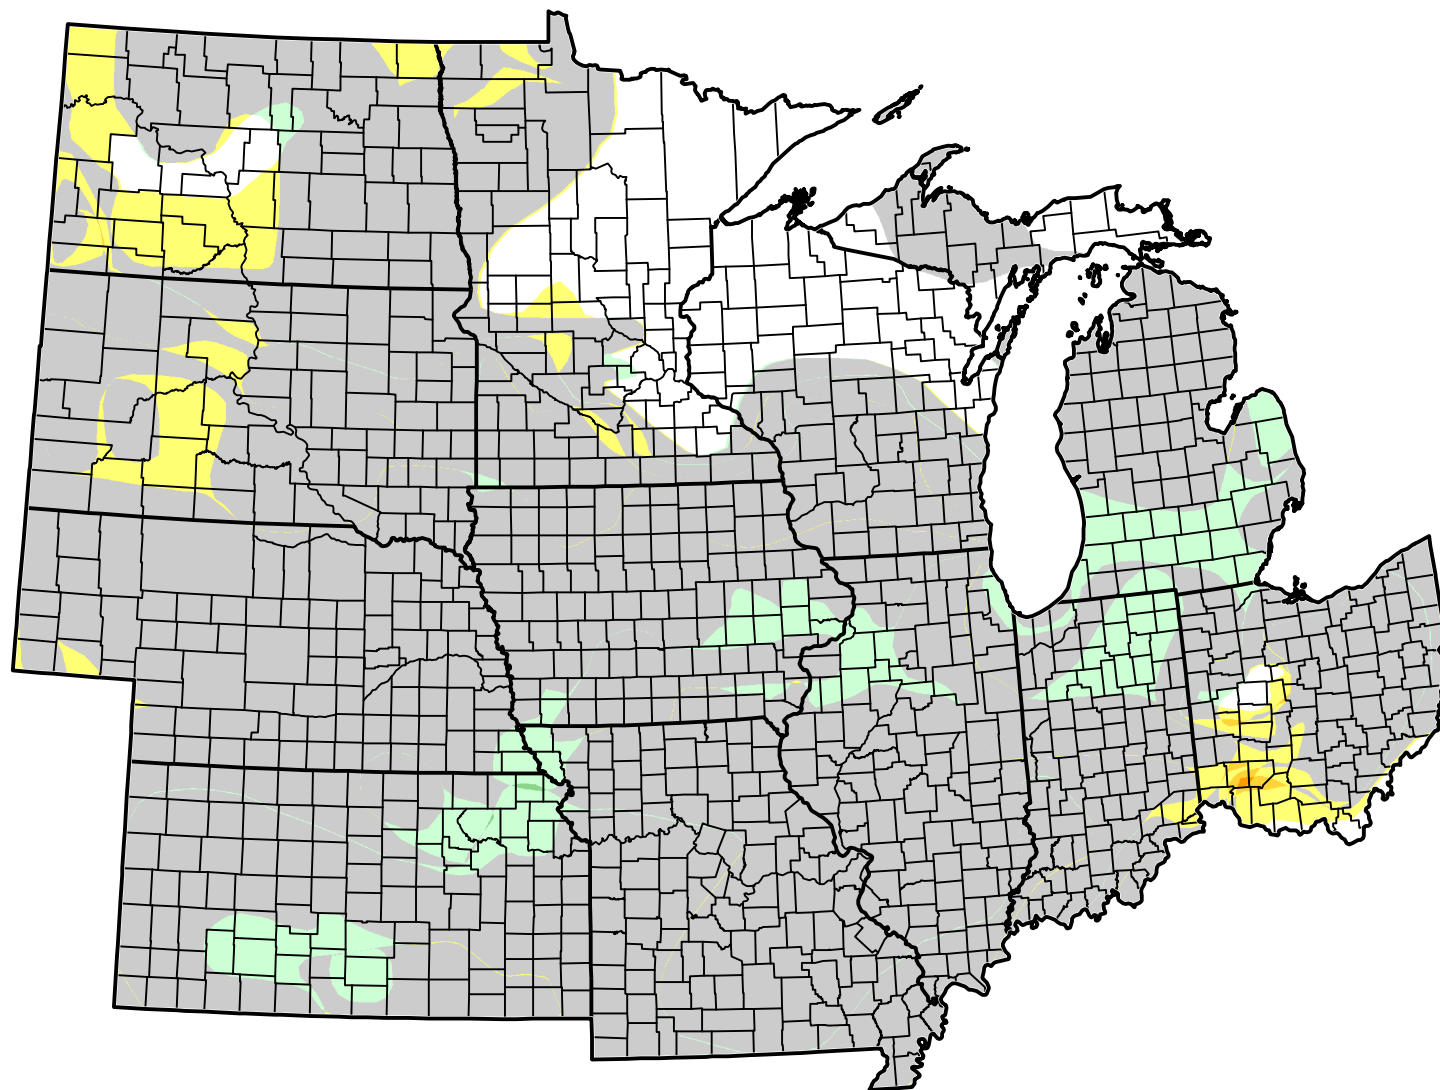

U.S. Drought Monitor Class Change - North Central 1 Week

August 28, 2012
compared to
August 21, 2012