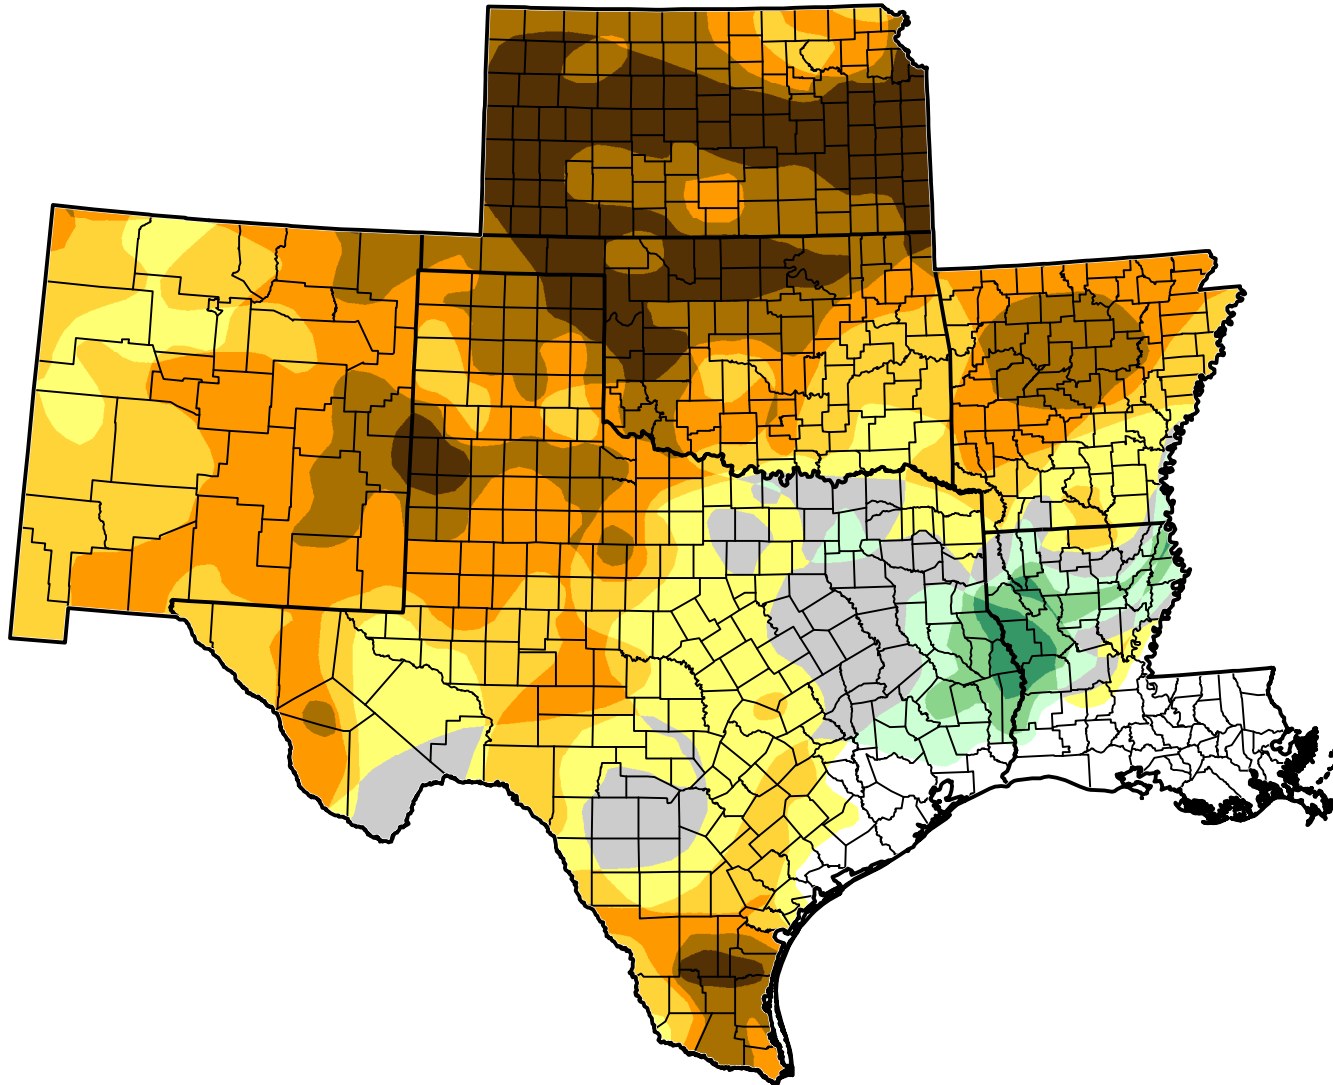

# U.S. Drought Monitor Class Change - Southern Plains 2 Years

August 28, 2012  
compared to  
August 31, 2010

-  5 Class Degradation
-  4 Class Degradation
-  3 Class Degradation
-  2 Class Degradation
-  1 Class Degradation
-  No Change
-  1 Class Improvement
-  2 Class Improvement
-  3 Class Improvement
-  4 Class Improvement
-  5 Class Improvement