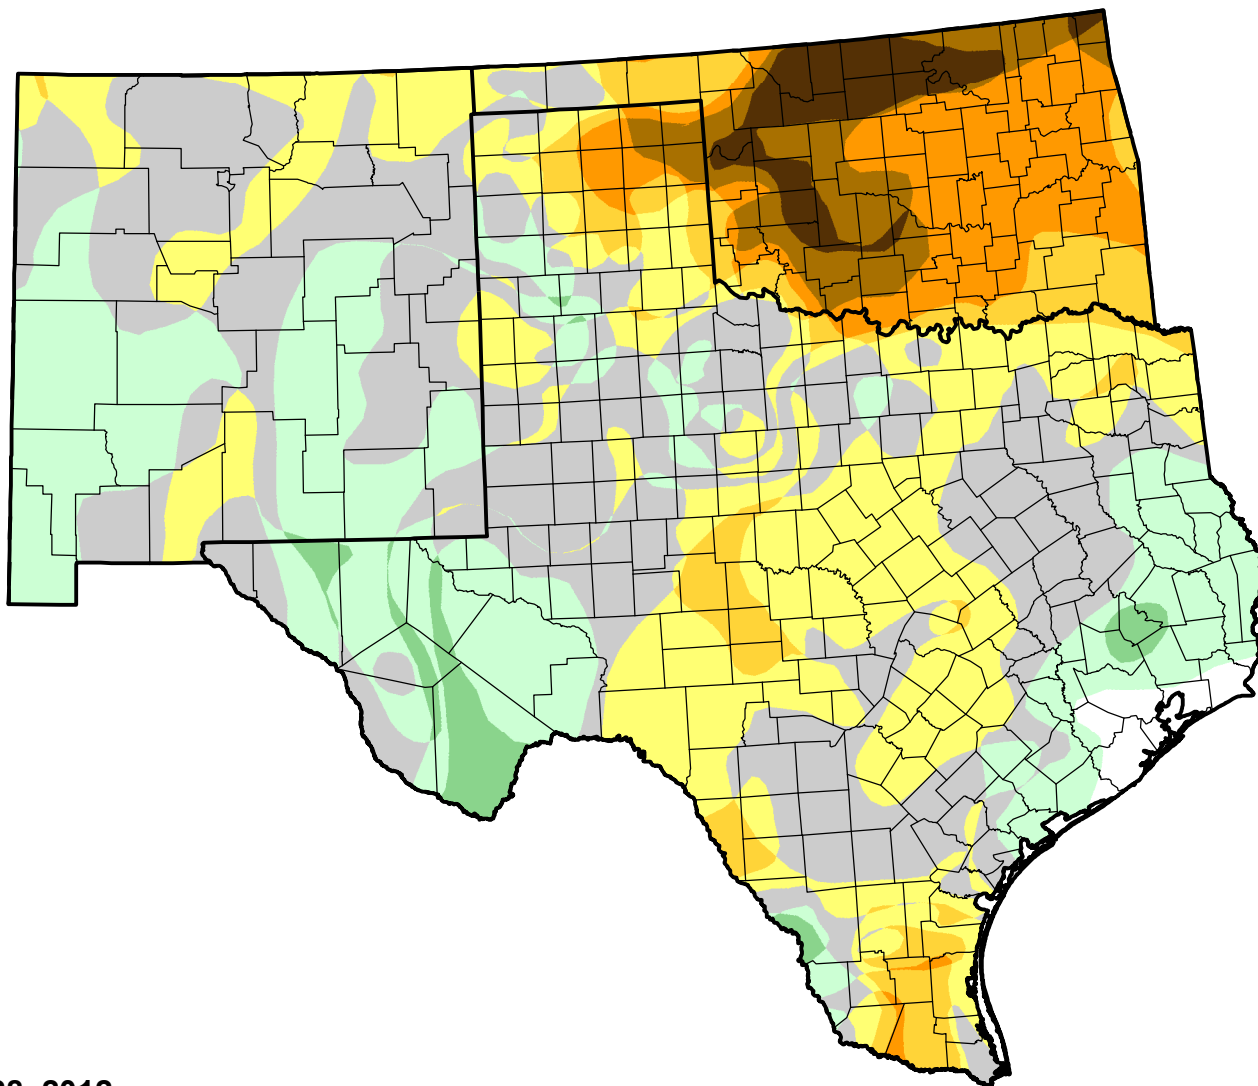

# U.S. Drought Monitor Class Change - Southern Plains RDEWS 13 Week

August 28, 2012  
compared to  
May 31, 2012

[droughtmonitor.unl.edu](http://droughtmonitor.unl.edu)

-  5 Class Degradation
-  4 Class Degradation
-  3 Class Degradation
-  2 Class Degradation
-  1 Class Degradation
-  No Change
-  1 Class Improvement
-  2 Class Improvement
-  3 Class Improvement
-  4 Class Improvement
-  5 Class Improvement