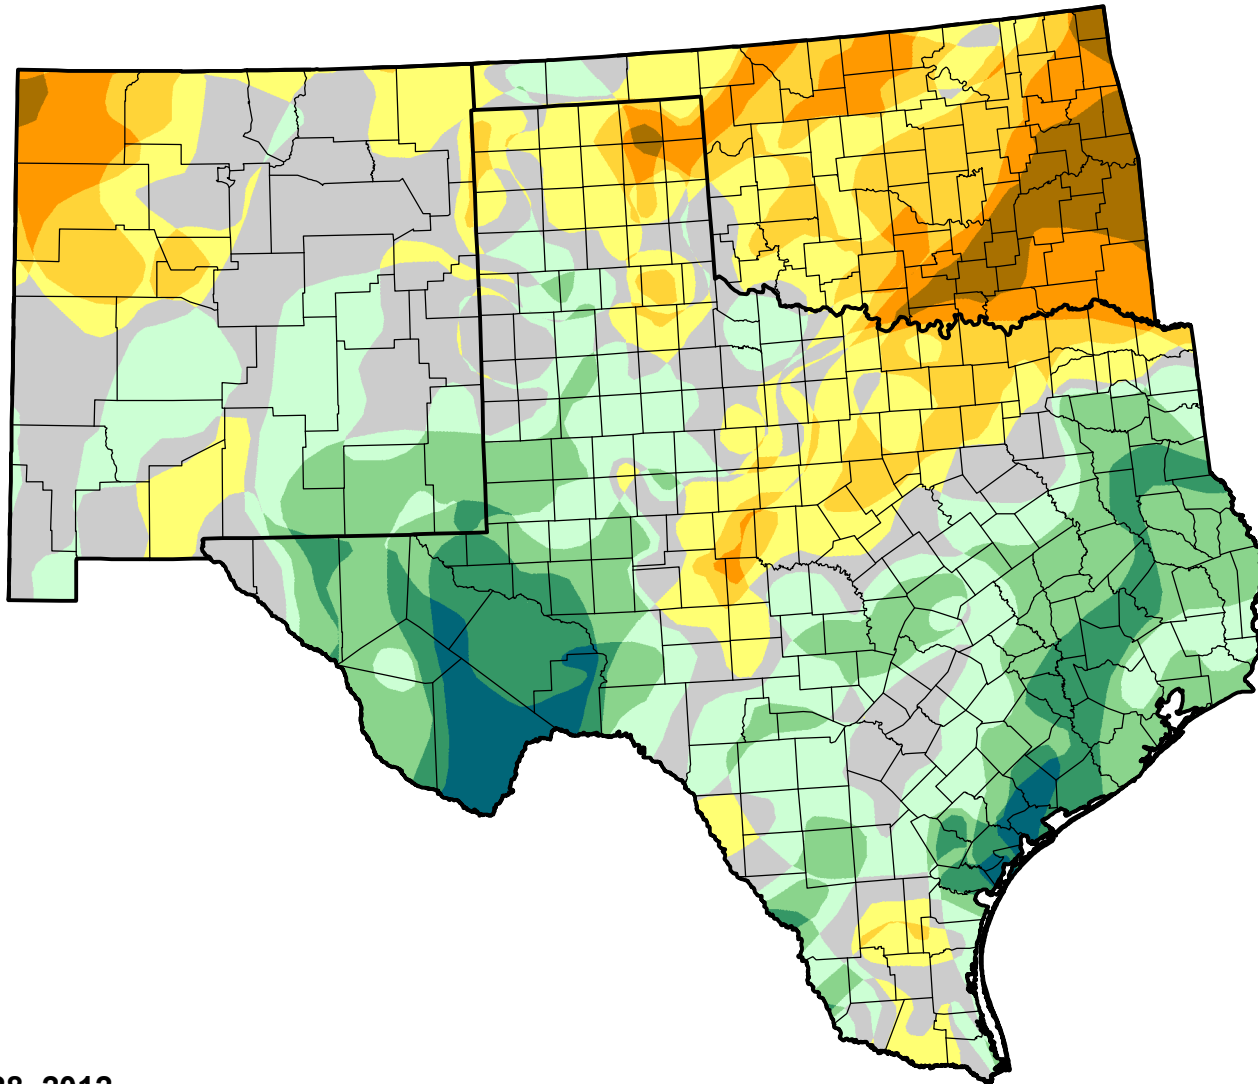

U.S. Drought Monitor Class Change - Southern Plains RDEWS

26 Week

August 28, 2012
compared to
March 1, 2012

droughtmonitor.unl.edu

-  5 Class Degradation
-  4 Class Degradation
-  3 Class Degradation
-  2 Class Degradation
-  1 Class Degradation
-  No Change
-  1 Class Improvement
-  2 Class Improvement
-  3 Class Improvement
-  4 Class Improvement
-  5 Class Improvement