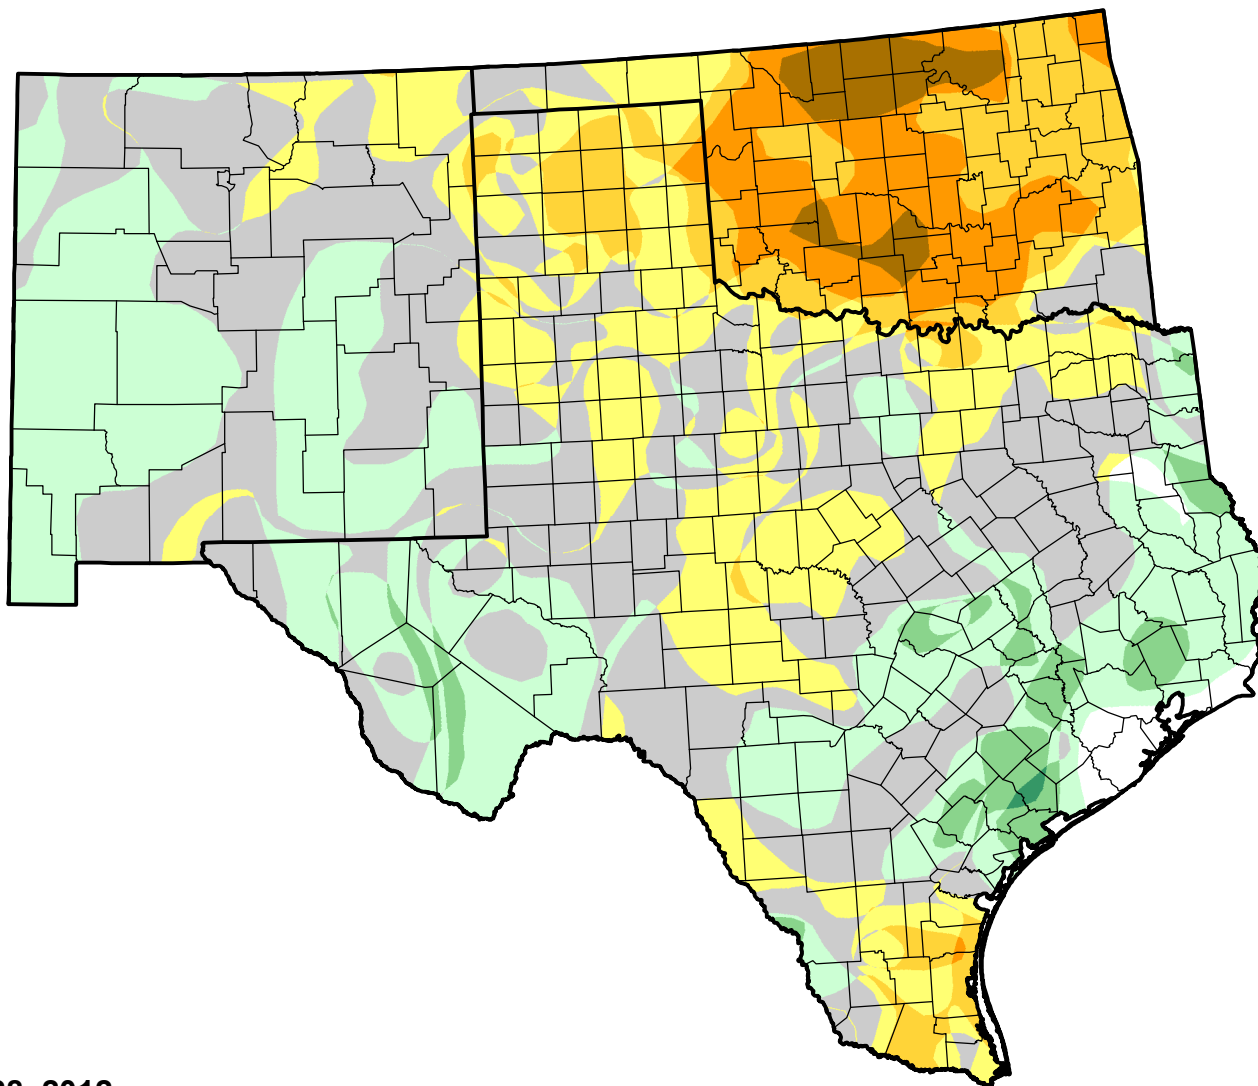

U.S. Drought Monitor Class Change - Southern Plains RDEWS

8 Week

August 28, 2012
compared to
July 5, 2012

droughtmonitor.unl.edu

-  5 Class Degradation
-  4 Class Degradation
-  3 Class Degradation
-  2 Class Degradation
-  1 Class Degradation
-  No Change
-  1 Class Improvement
-  2 Class Improvement
-  3 Class Improvement
-  4 Class Improvement
-  5 Class Improvement