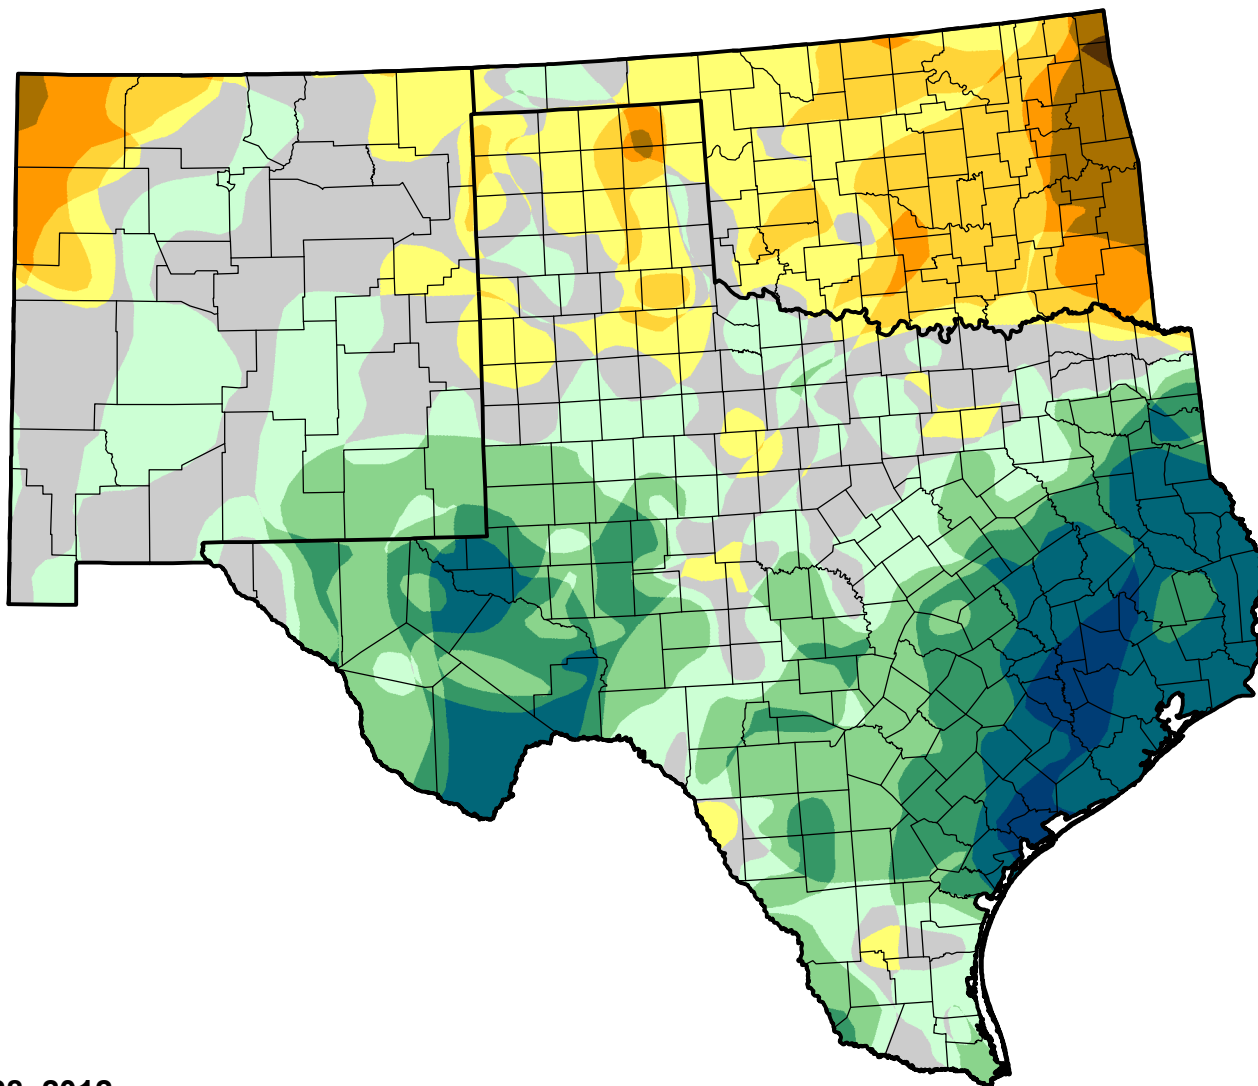

U.S. Drought Monitor Class Change - Southern Plains RDEWS

Start of Calendar Year

August 28, 2012
compared to
January 5, 2012

droughtmonitor.unl.edu

-  5 Class Degradation
-  4 Class Degradation
-  3 Class Degradation
-  2 Class Degradation
-  1 Class Degradation
-  No Change
-  1 Class Improvement
-  2 Class Improvement
-  3 Class Improvement
-  4 Class Improvement
-  5 Class Improvement