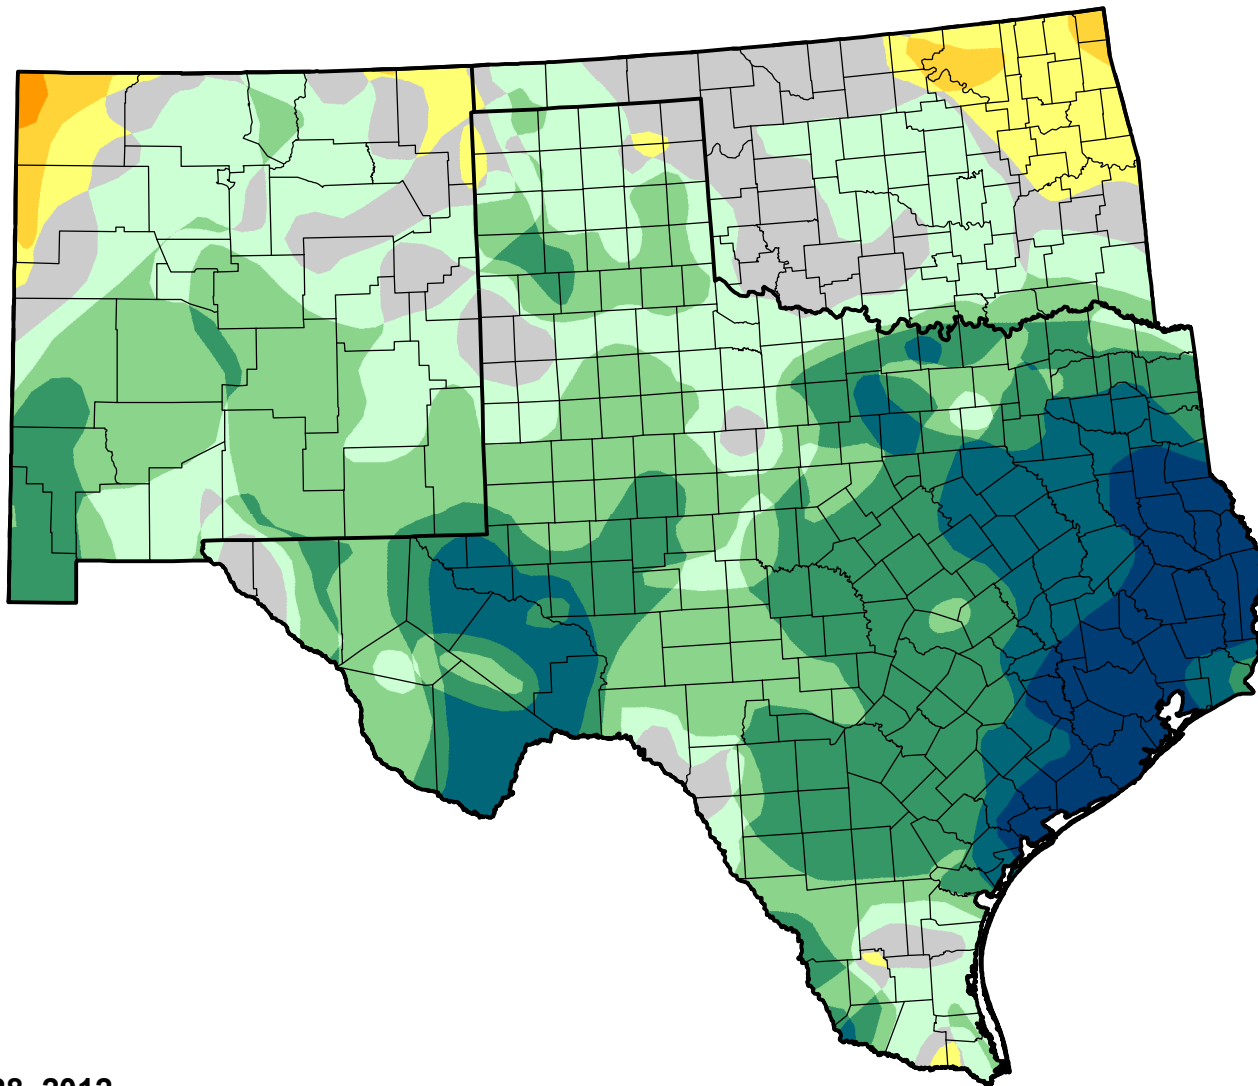

U.S. Drought Monitor Class Change - Southern Plains RDEWS

Start of Water Year

August 28, 2012
compared to
September 29, 2011

droughtmonitor.unl.edu

-  5 Class Degradation
-  4 Class Degradation
-  3 Class Degradation
-  2 Class Degradation
-  1 Class Degradation
-  No Change
-  1 Class Improvement
-  2 Class Improvement
-  3 Class Improvement
-  4 Class Improvement
-  5 Class Improvement