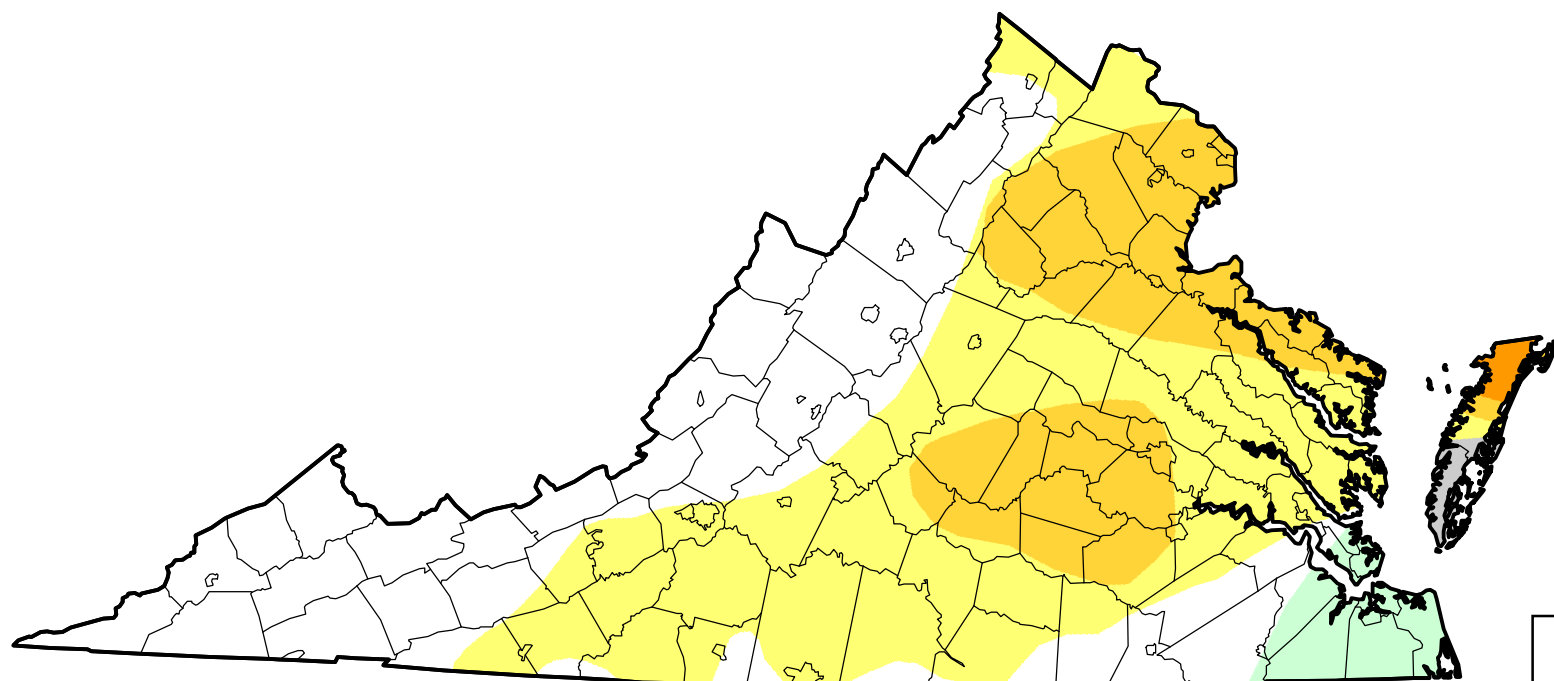

U.S. Drought Monitor Class Change - Virginia

Start of Calendar Year

August 28, 2012
compared to
January 5, 2012

droughtmonitor.unl.edu

- 5 Class Degradation
- 4 Class Degradation
- 3 Class Degradation
- 2 Class Degradation
- 1 Class Degradation
- No Change
- 1 Class Improvement
- 2 Class Improvement
- 3 Class Improvement
- 4 Class Improvement
- 5 Class Improvement