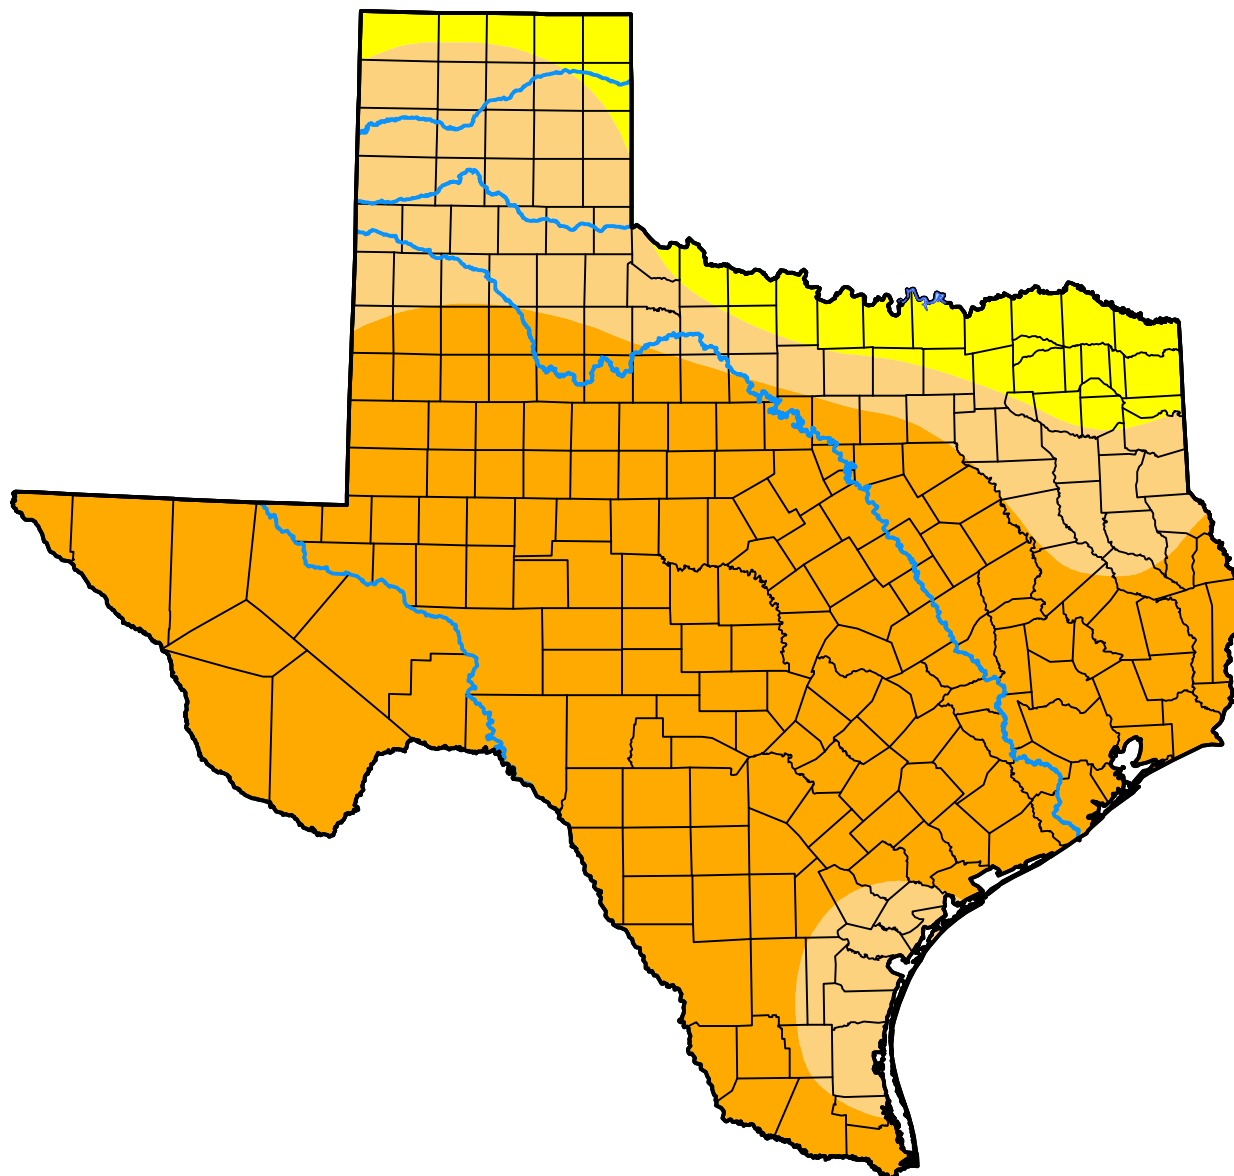

U.S. Drought Monitor

Texas

March 21, 2000
(Released Thursday, Mar. 23, 2000)
Valid 7 a.m. EST

Intensity:

-  None
-  D0 Abnormally Dry
-  D1 Moderate Drought
-  D2 Severe Drought
-  D3 Extreme Drought
-  D4 Exceptional Drought

The Drought Monitor focuses on broad-scale conditions. Local conditions may vary. For more information on the Drought Monitor, go to <https://droughtmonitor.unl.edu/About.aspx>

Author:

Staff None
National Drought Mitigation Center