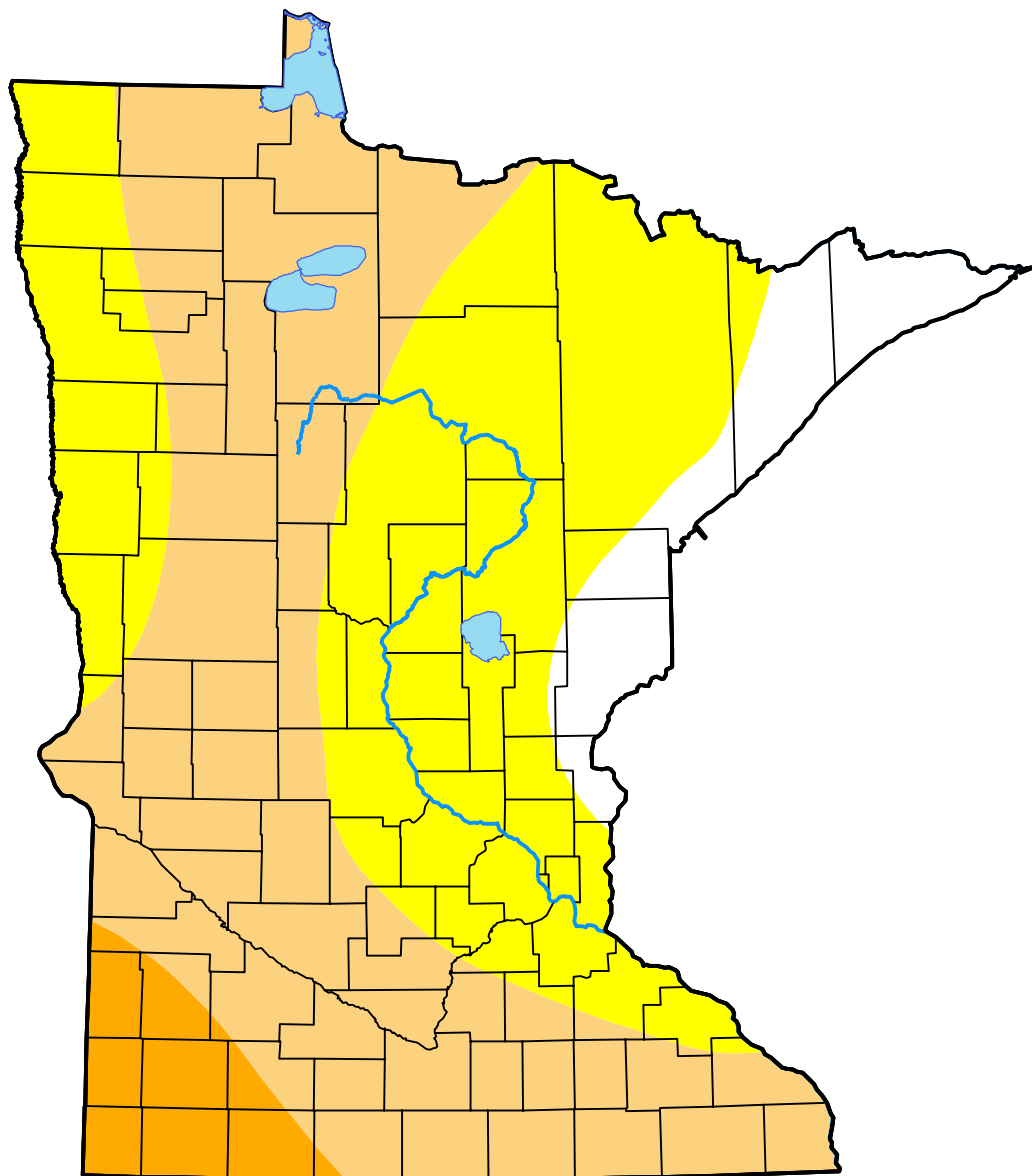

U.S. Drought Monitor

Minnesota

March 28, 2000
(Released Thursday, Mar. 30, 2000)
Valid 7 a.m. EST

Intensity:

-  None
-  D0 Abnormally Dry
-  D1 Moderate Drought
-  D2 Severe Drought
-  D3 Extreme Drought
-  D4 Exceptional Drought

The Drought Monitor focuses on broad-scale conditions. Local conditions may vary. For more information on the Drought Monitor, go to <https://droughtmonitor.unl.edu/About.aspx>

Author:

Staff None
National Drought Mitigation Center