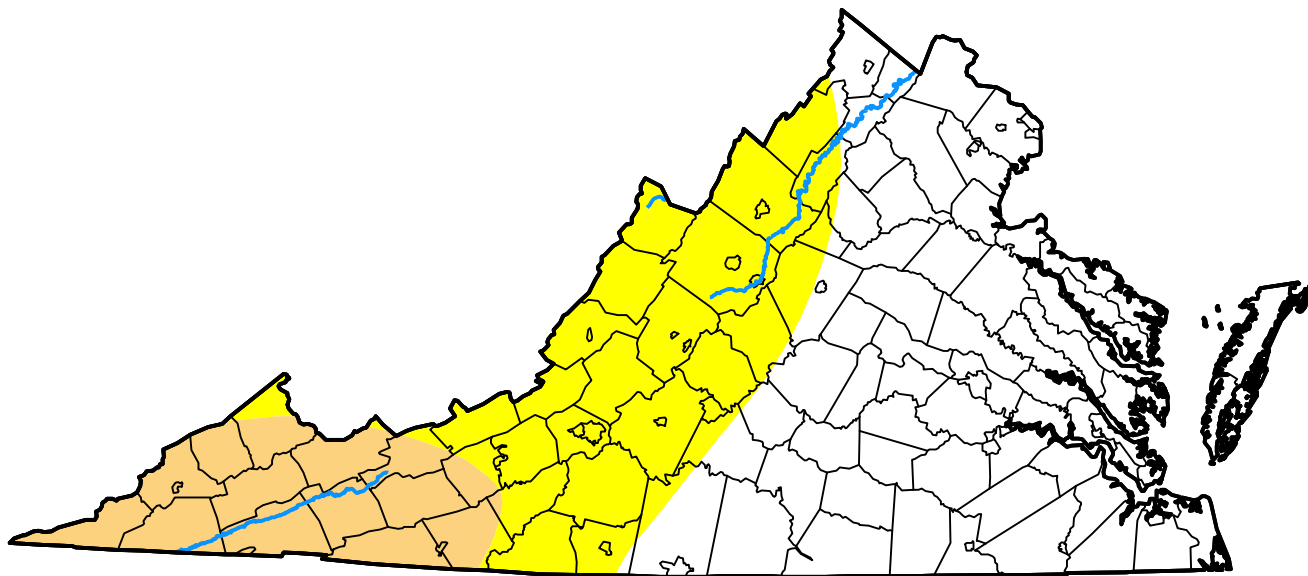

U.S. Drought Monitor Virginia

March 28, 2000
(Released Thursday, Mar. 30, 2000)
Valid 7 a.m. EST

Intensity:

-  None
-  D0 Abnormally Dry
-  D1 Moderate Drought
-  D2 Severe Drought
-  D3 Extreme Drought
-  D4 Exceptional Drought

The Drought Monitor focuses on broad-scale conditions. Local conditions may vary. For more information on the Drought Monitor, go to <https://droughtmonitor.unl.edu/About.aspx>

Author:

Staff None
National Drought Mitigation Center