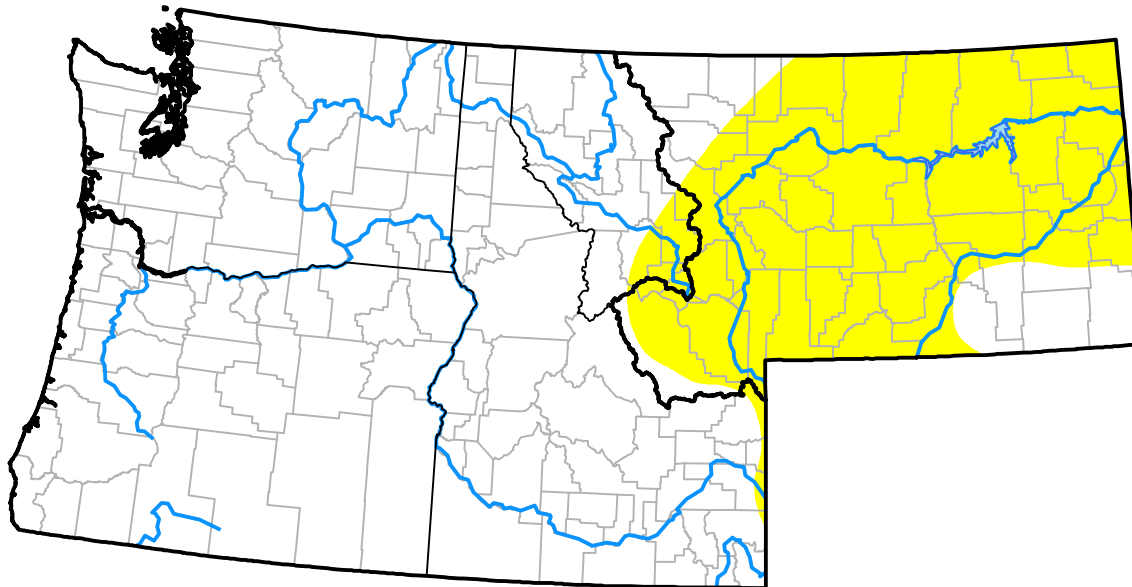

Northwest RDEWS and Surrounding Areas

Drought Conditions (Percent Area)

	None	D0	D1	D2	D3	D4
Current	73.87	26.13	0.00	0.00	0.00	0.00
Last Week <i>04-13-2000</i>	72.59	27.41	0.00	0.00	0.00	0.00
3 Months Ago <i>01-20-2000</i>	99.78	0.22	0.00	0.00	0.00	0.00
Start of Calendar Year <i>01-06-2000</i>	99.59	0.41	0.00	0.00	0.00	0.00
Start of Water Year	-	-	-	-	-	-
One Year Ago	-	-	-	-	-	-