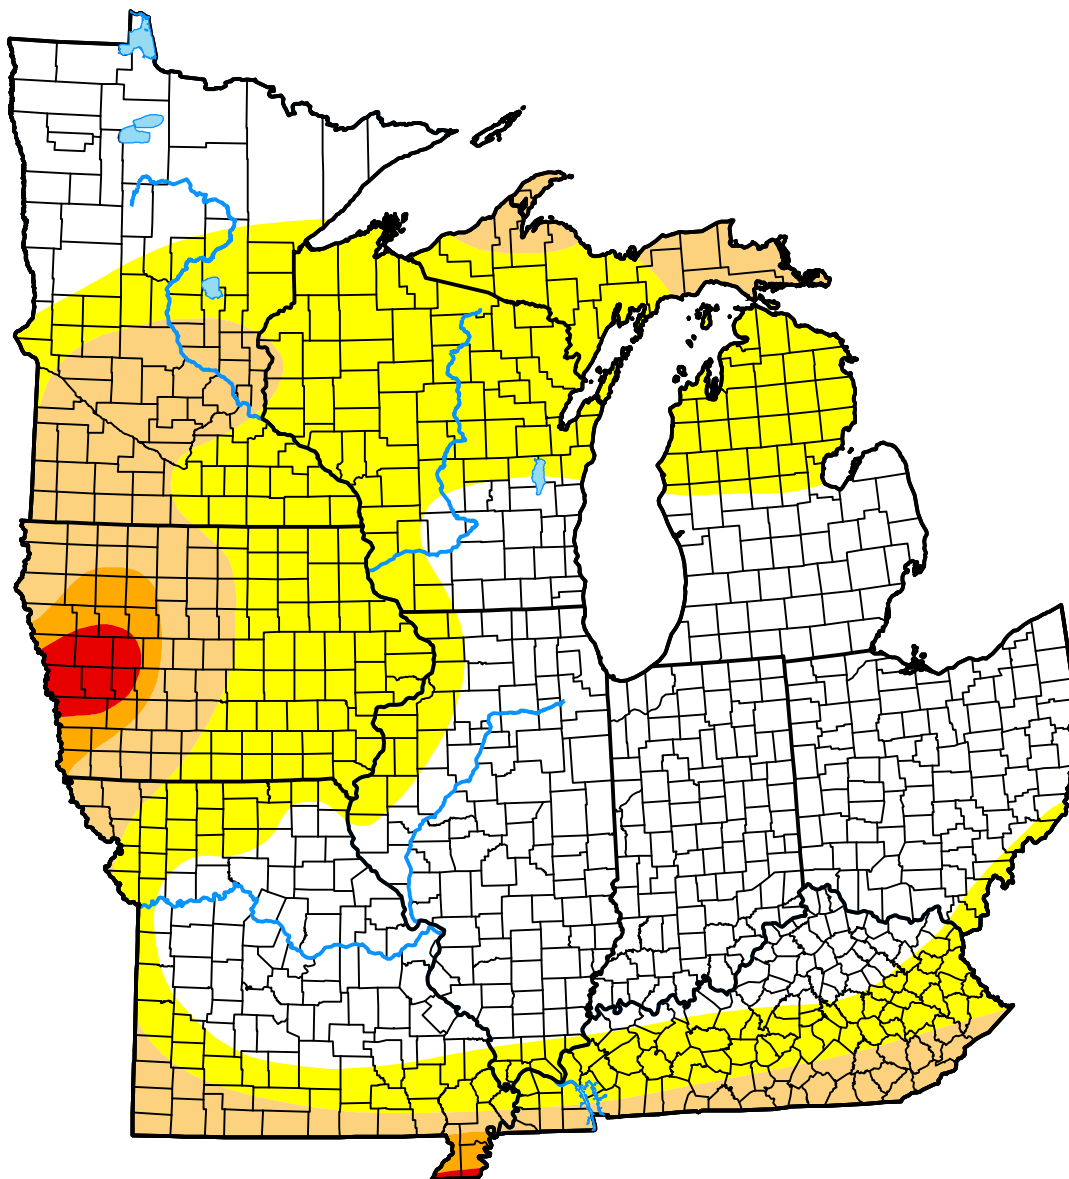

U.S. Drought Monitor Midwest

October 31, 2000
(Released Thursday, Nov. 2, 2000)
Valid 7 a.m. EST

Intensity:

-  None
-  D0 Abnormally Dry
-  D1 Moderate Drought
-  D2 Severe Drought
-  D3 Extreme Drought
-  D4 Exceptional Drought

The Drought Monitor focuses on broad-scale conditions. Local conditions may vary. For more information on the Drought Monitor, go to <https://droughtmonitor.unl.edu/About.aspx>

Author:

Staff None
National Drought Mitigation Center