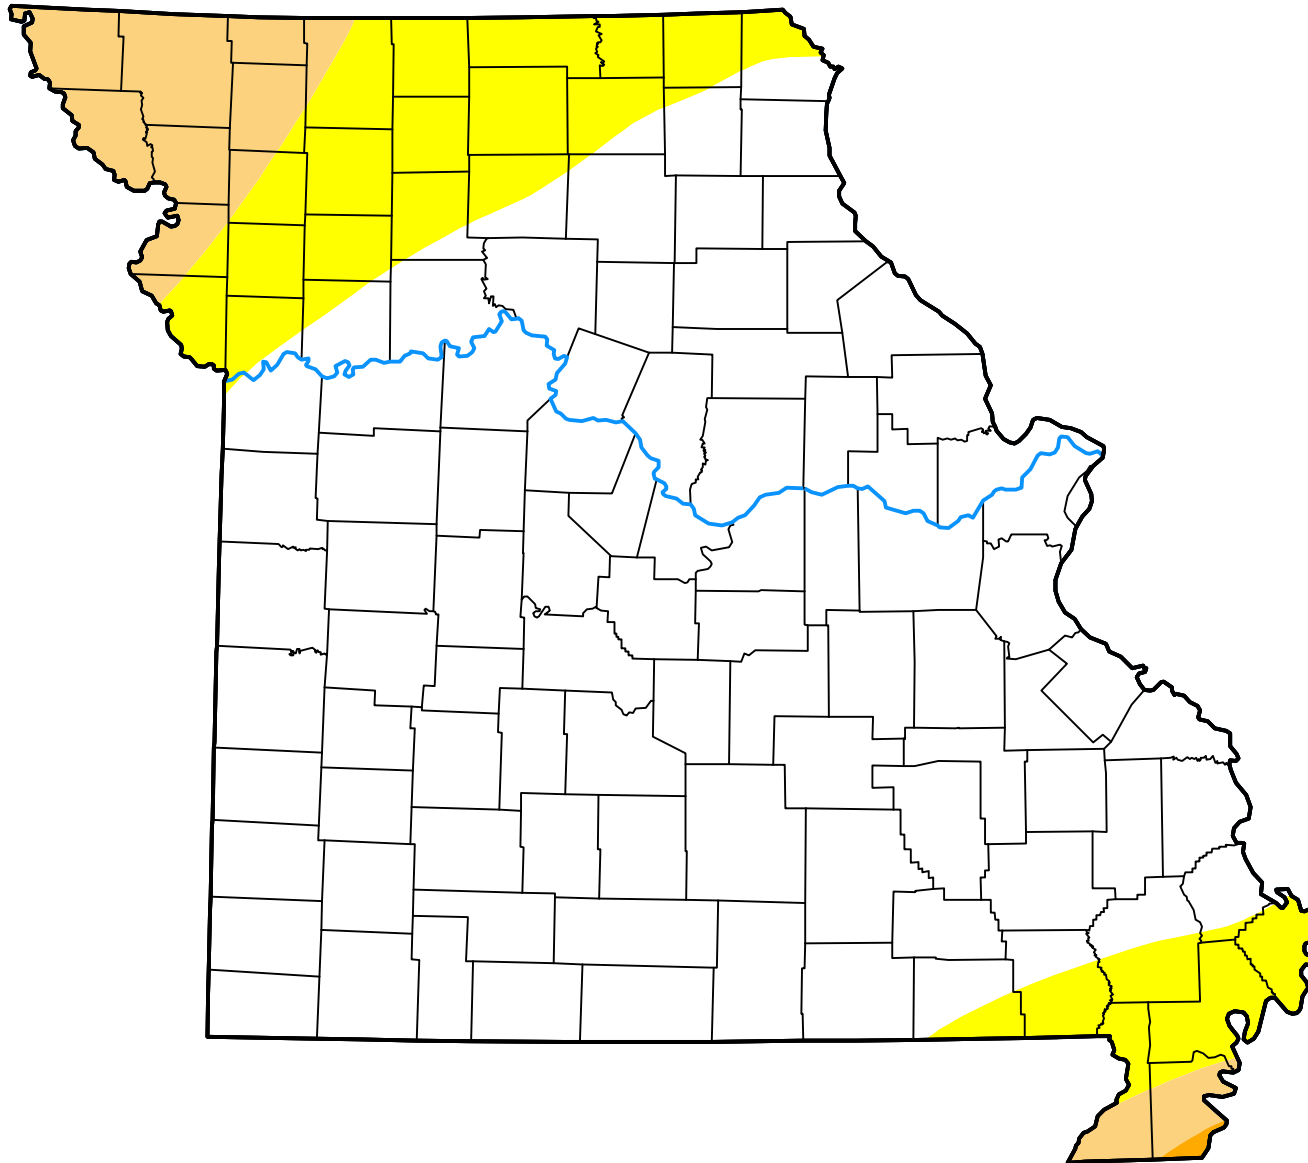

U.S. Drought Monitor

Missouri

November 28, 2000
(Released Thursday, Nov. 30, 2000)
Valid 7 a.m. EST

Intensity:

-  None
-  D0 Abnormally Dry
-  D1 Moderate Drought
-  D2 Severe Drought
-  D3 Extreme Drought
-  D4 Exceptional Drought

The Drought Monitor focuses on broad-scale conditions. Local conditions may vary. For more information on the Drought Monitor, go to <https://droughtmonitor.unl.edu/About.aspx>

Author:

Staff None
National Drought Mitigation Center