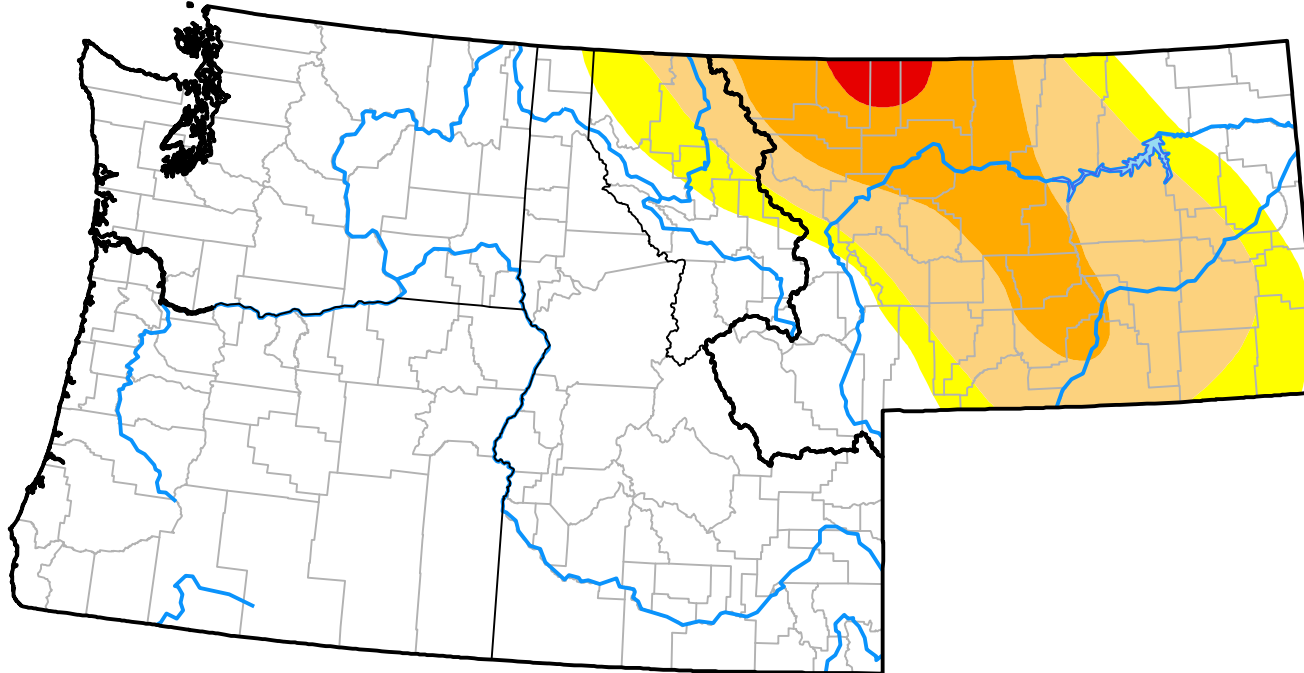

Northwest RDEWS and Surrounding Areas

11:00 a.m. EST

Intensity:

-  None
-  D0 Abnormally Dry
-  D1 Moderate Drought
-  D2 Severe Drought
-  D3 Extreme Drought
-  D4 Exceptional Drought

The Drought Monitor focuses on broad-scale conditions. Local conditions may vary. For more information on the Drought Monitor, go to <https://droughtmonitor.unl.edu/About.aspx>