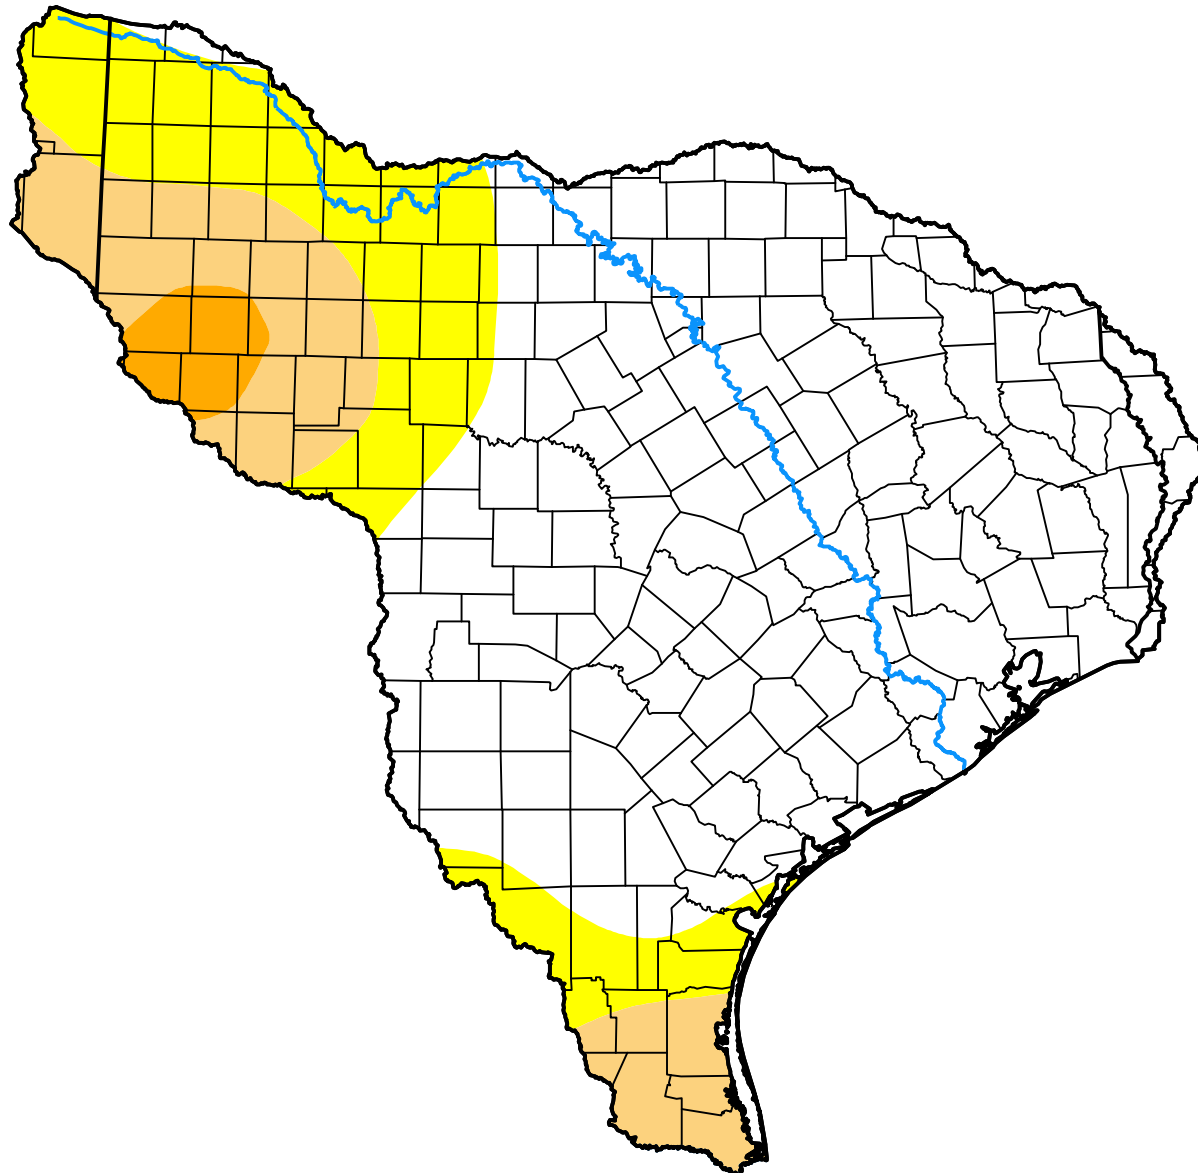

# U.S. Drought Monitor Texas-Gulf Watershed

January 9, 2001  
(Released Thursday, Jan. 11, 2001)  
Valid 7 a.m. EST

### Intensity:

-  None
-  D0 Abnormally Dry
-  D1 Moderate Drought
-  D2 Severe Drought
-  D3 Extreme Drought
-  D4 Exceptional Drought

*The Drought Monitor focuses on broad-scale conditions. Local conditions may vary. For more information on the Drought Monitor, go to <https://droughtmonitor.unl.edu/About.aspx>*