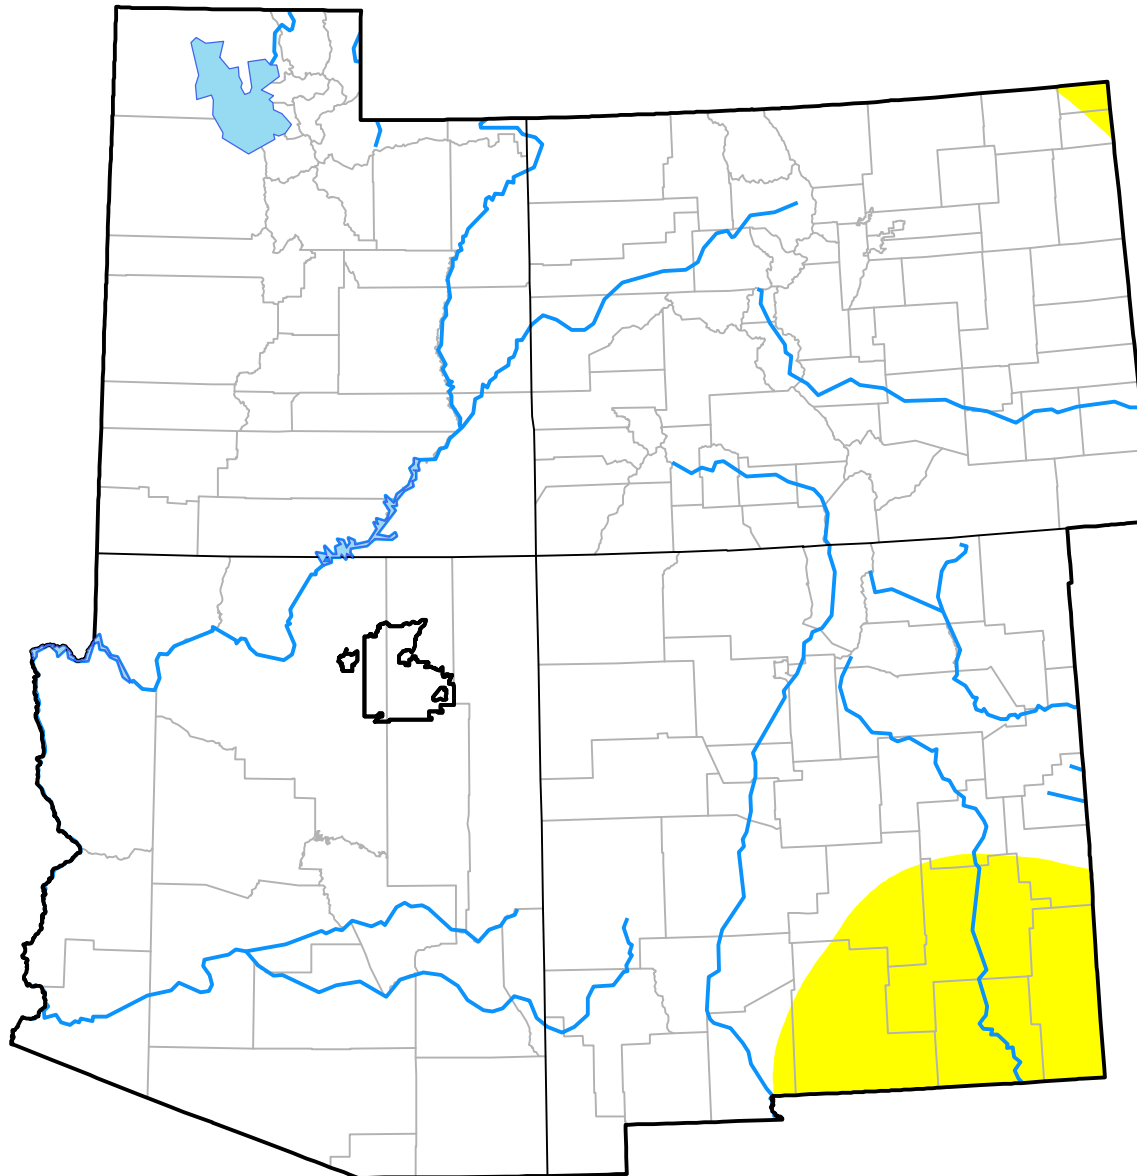

# Opportunity RDEWS and Surrounding Areas

***Intensity:***

-  None
-  D0 Abnormally Dry
-  D1 Moderate Drought
-  D2 Severe Drought
-  D3 Extreme Drought
-  D4 Exceptional Drought

*The Drought Monitor focuses on broad-scale conditions. Local conditions may vary. For more information on the Drought Monitor, go to <https://droughtmonitor.unl.edu/About.aspx>*