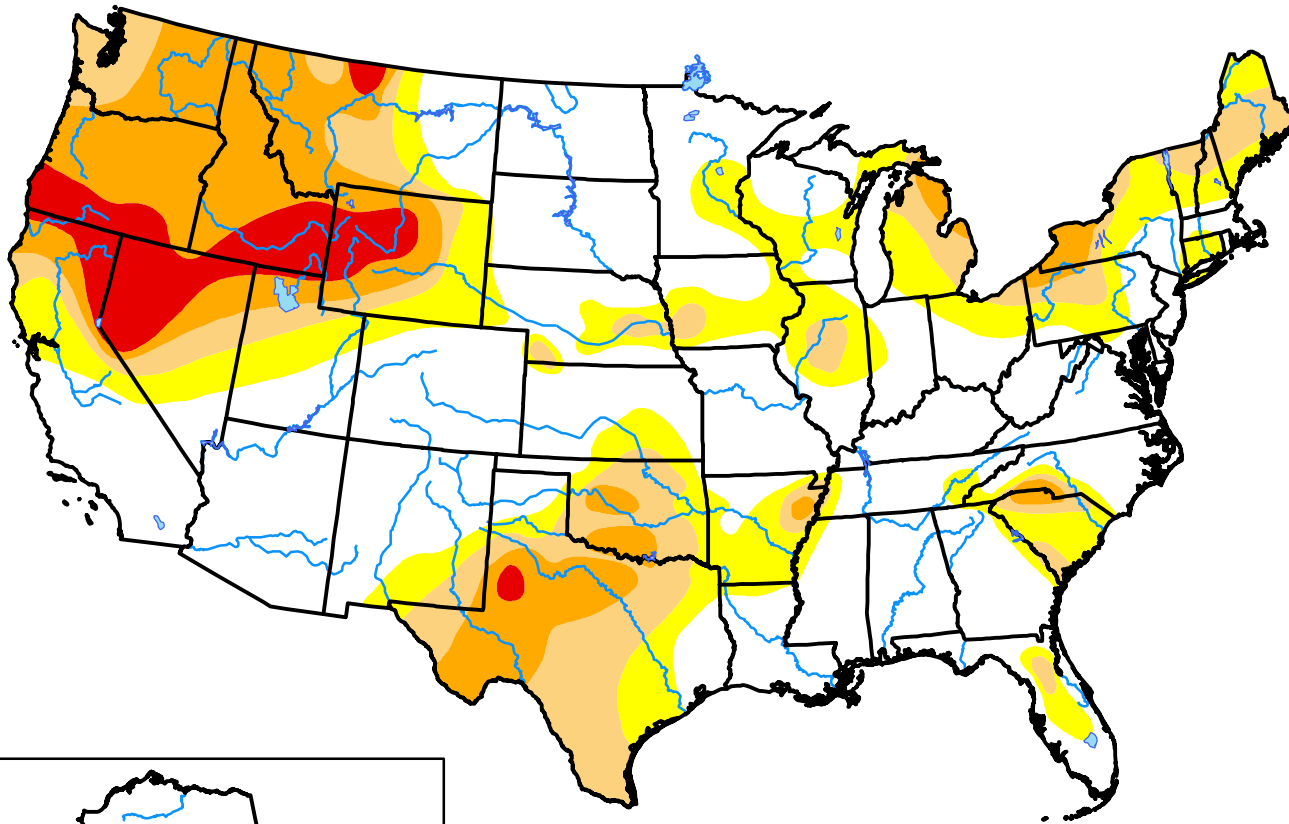

U.S. Drought Monitor

U.S. States and Puerto Rico

August 14, 2001
(Released Thursday, Aug. 16, 2001)
Valid 8 a.m. EDT

Intensity:

-  None
-  D0 Abnormally Dry
-  D1 Moderate Drought
-  D2 Severe Drought
-  D3 Extreme Drought
-  D4 Exceptional Drought

The Drought Monitor focuses on broad-scale conditions. Local conditions may vary. For more information on the Drought Monitor, go to <https://droughtmonitor.unl.edu/About.aspx>

Author:

David Miskus
NOAA/NWS/NCEP/CPC