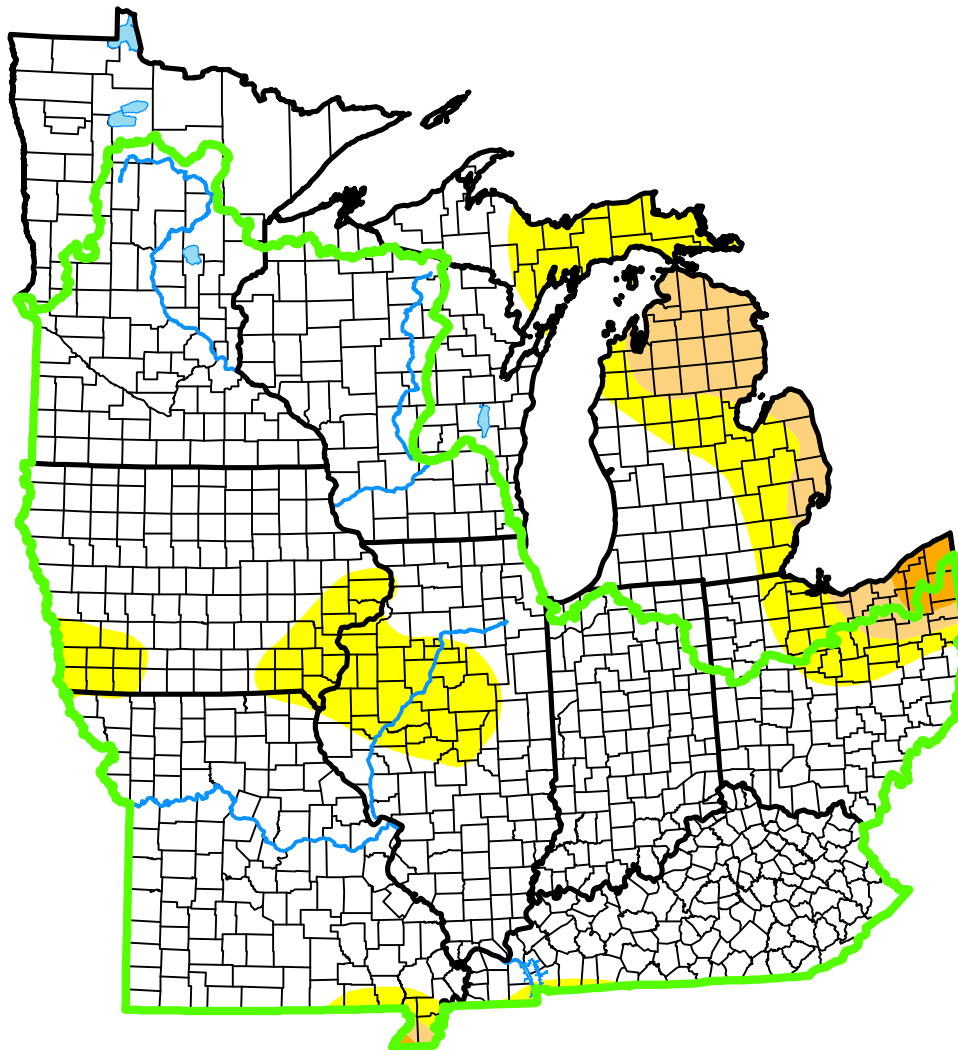

# U.S. Drought Monitor

## Midwest DEWS and Surrounding Areas

September 18, 2001  
(Released Thursday, Sep. 20, 2001)  
Valid 8 a.m. EDT

### Intensity:

-  None
-  D0 Abnormally Dry
-  D1 Moderate Drought
-  D2 Severe Drought
-  D3 Extreme Drought
-  D4 Exceptional Drought

*The Drought Monitor focuses on broad-scale conditions. Local conditions may vary. For more information on the Drought Monitor, go to <https://droughtmonitor.unl.edu/About.aspx>*