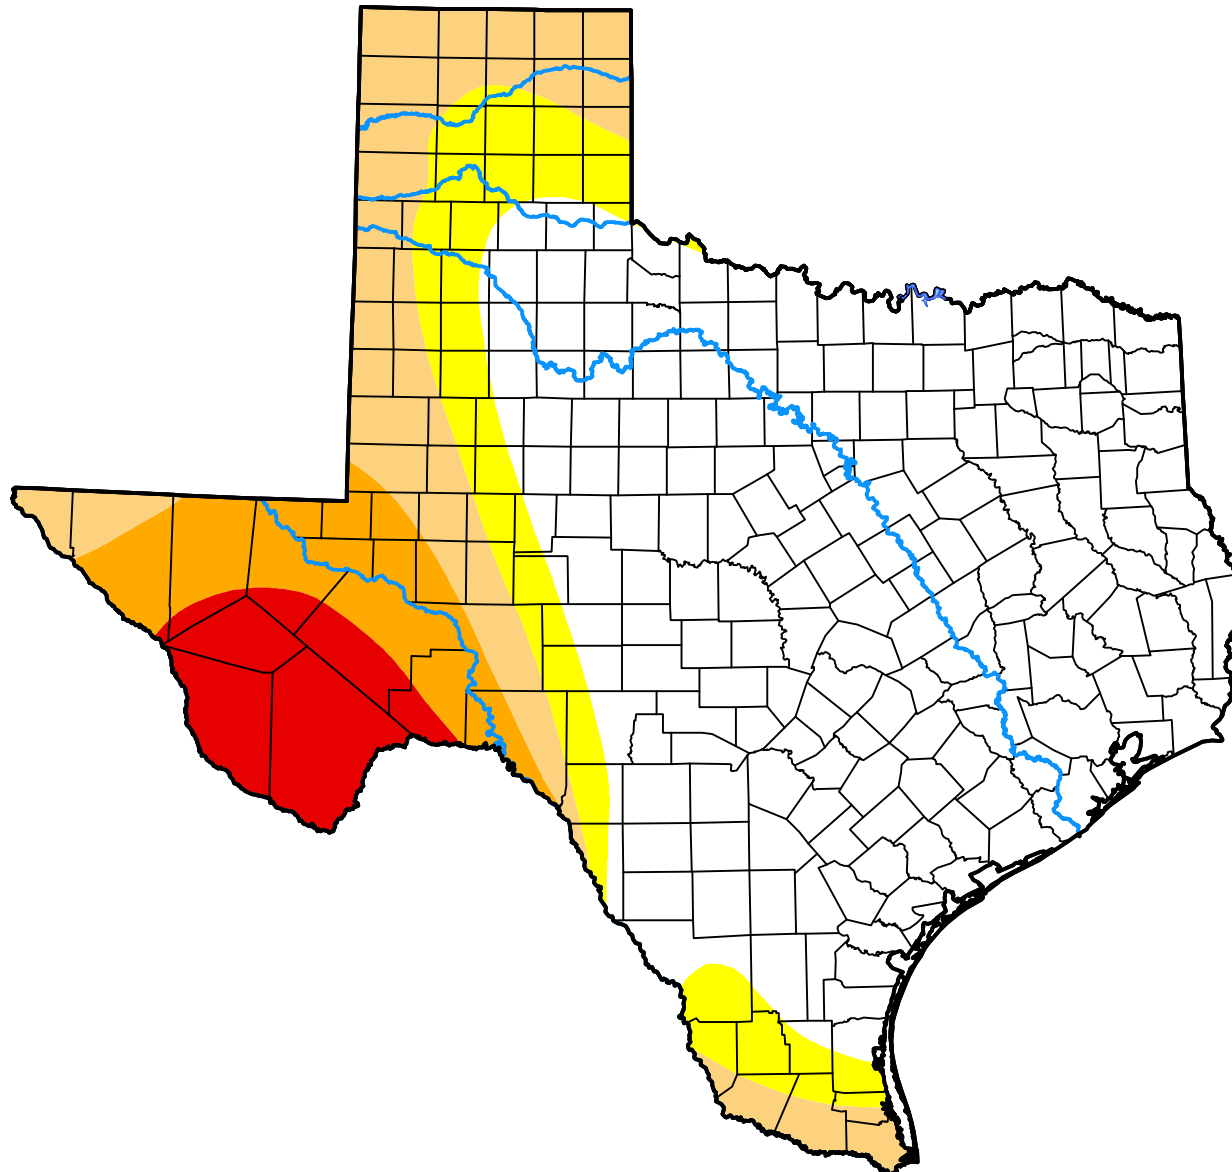

U.S. Drought Monitor

Texas

February 19, 2002
(Released Thursday, Feb. 21, 2002)
Valid 7 a.m. EST

Intensity:

-  None
-  D0 Abnormally Dry
-  D1 Moderate Drought
-  D2 Severe Drought
-  D3 Extreme Drought
-  D4 Exceptional Drought

The Drought Monitor focuses on broad-scale conditions. Local conditions may vary. For more information on the Drought Monitor, go to <https://droughtmonitor.unl.edu/About.aspx>

Author:

Michael Hayes
National Drought Mitigation Center