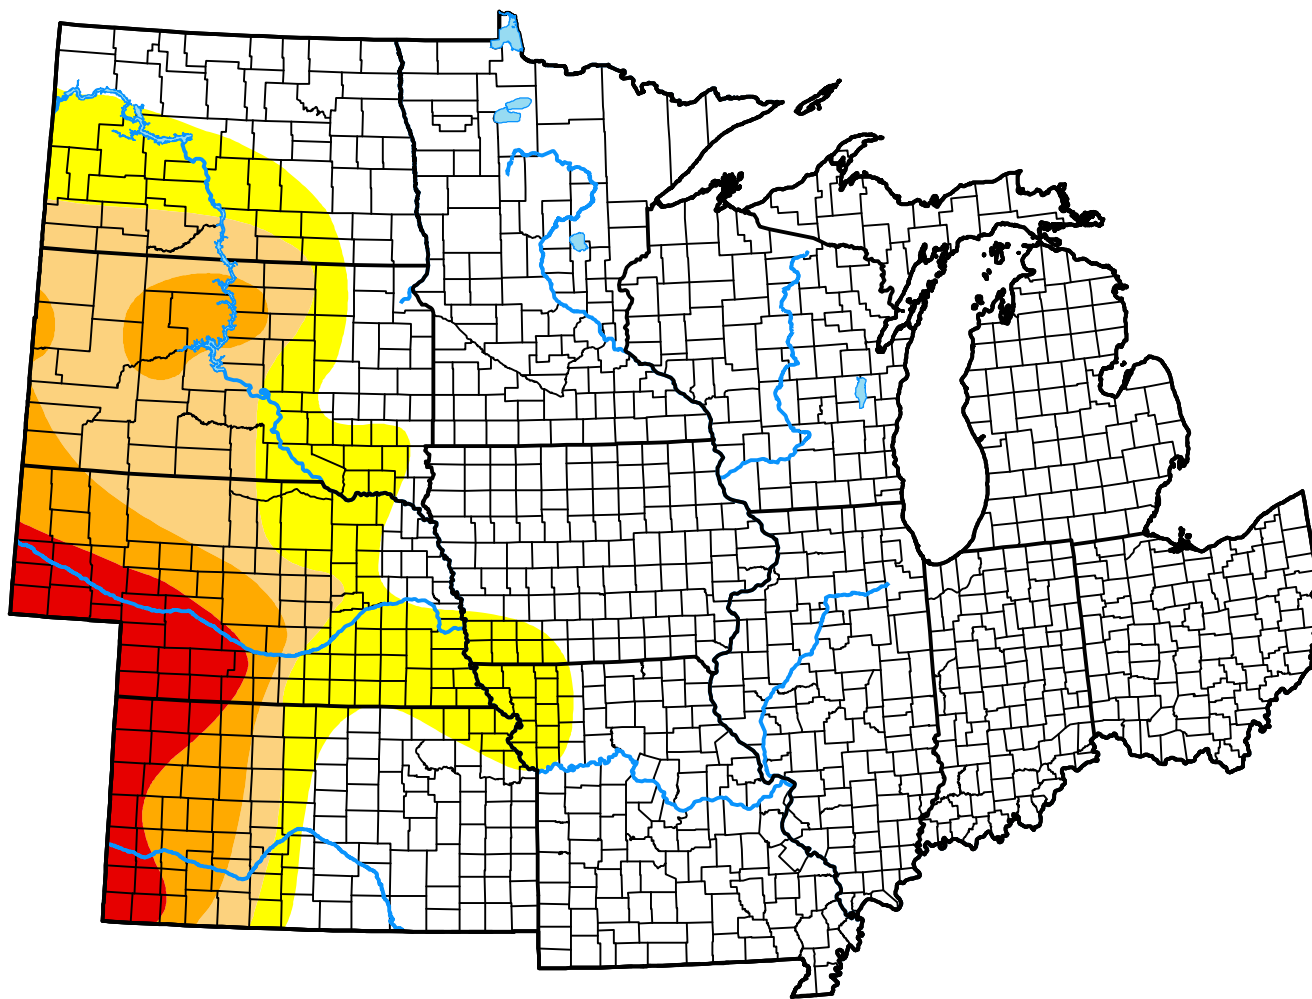

U.S. Drought Monitor

North Central States

June 25, 2002
(Released Thursday, Jun. 27, 2002)
Valid 8 a.m. EDT

Intensity:

-  None
-  D0 Abnormally Dry
-  D1 Moderate Drought
-  D2 Severe Drought
-  D3 Extreme Drought
-  D4 Exceptional Drought

The Drought Monitor focuses on broad-scale conditions. Local conditions may vary. For more information on the Drought Monitor, go to <https://droughtmonitor.unl.edu/About.aspx>

Author:

Staff None
National Drought Mitigation Center