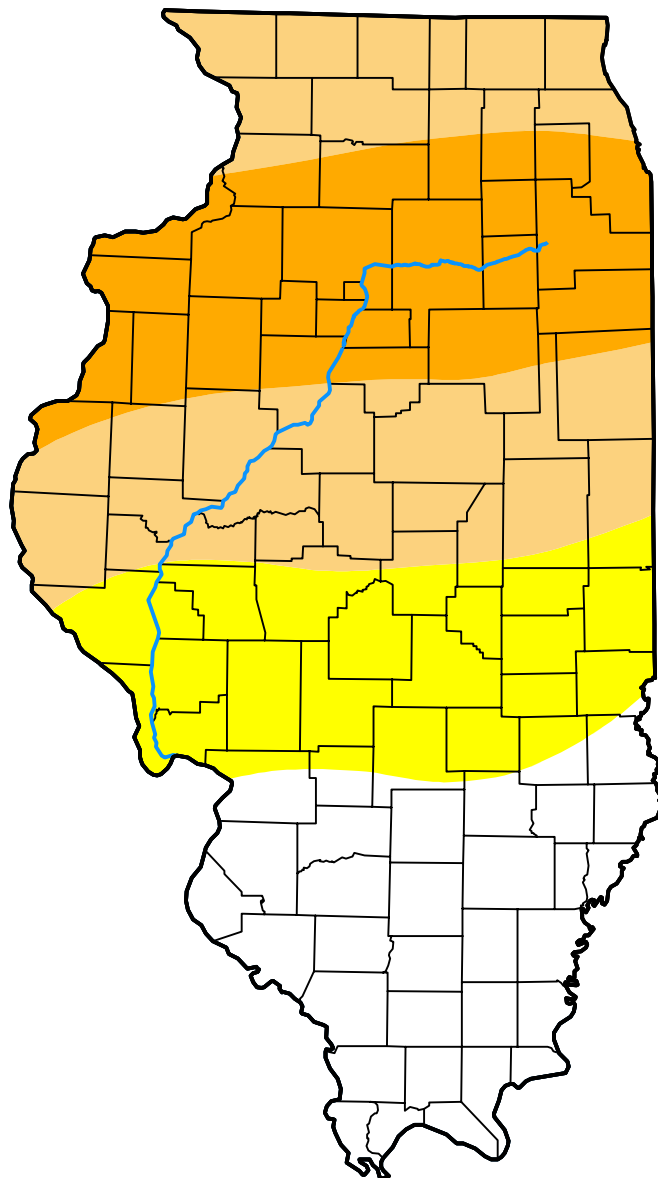

U.S. Drought Monitor

Illinois

February 11, 2003
(Released Thursday, Feb. 13, 2003)
Valid 7 a.m. EST

Intensity:

-  None
-  D0 Abnormally Dry
-  D1 Moderate Drought
-  D2 Severe Drought
-  D3 Extreme Drought
-  D4 Exceptional Drought

The Drought Monitor focuses on broad-scale conditions. Local conditions may vary. For more information on the Drought Monitor, go to <https://droughtmonitor.unl.edu/About.aspx>

Author:

Mark Svoboda
National Drought Mitigation Center