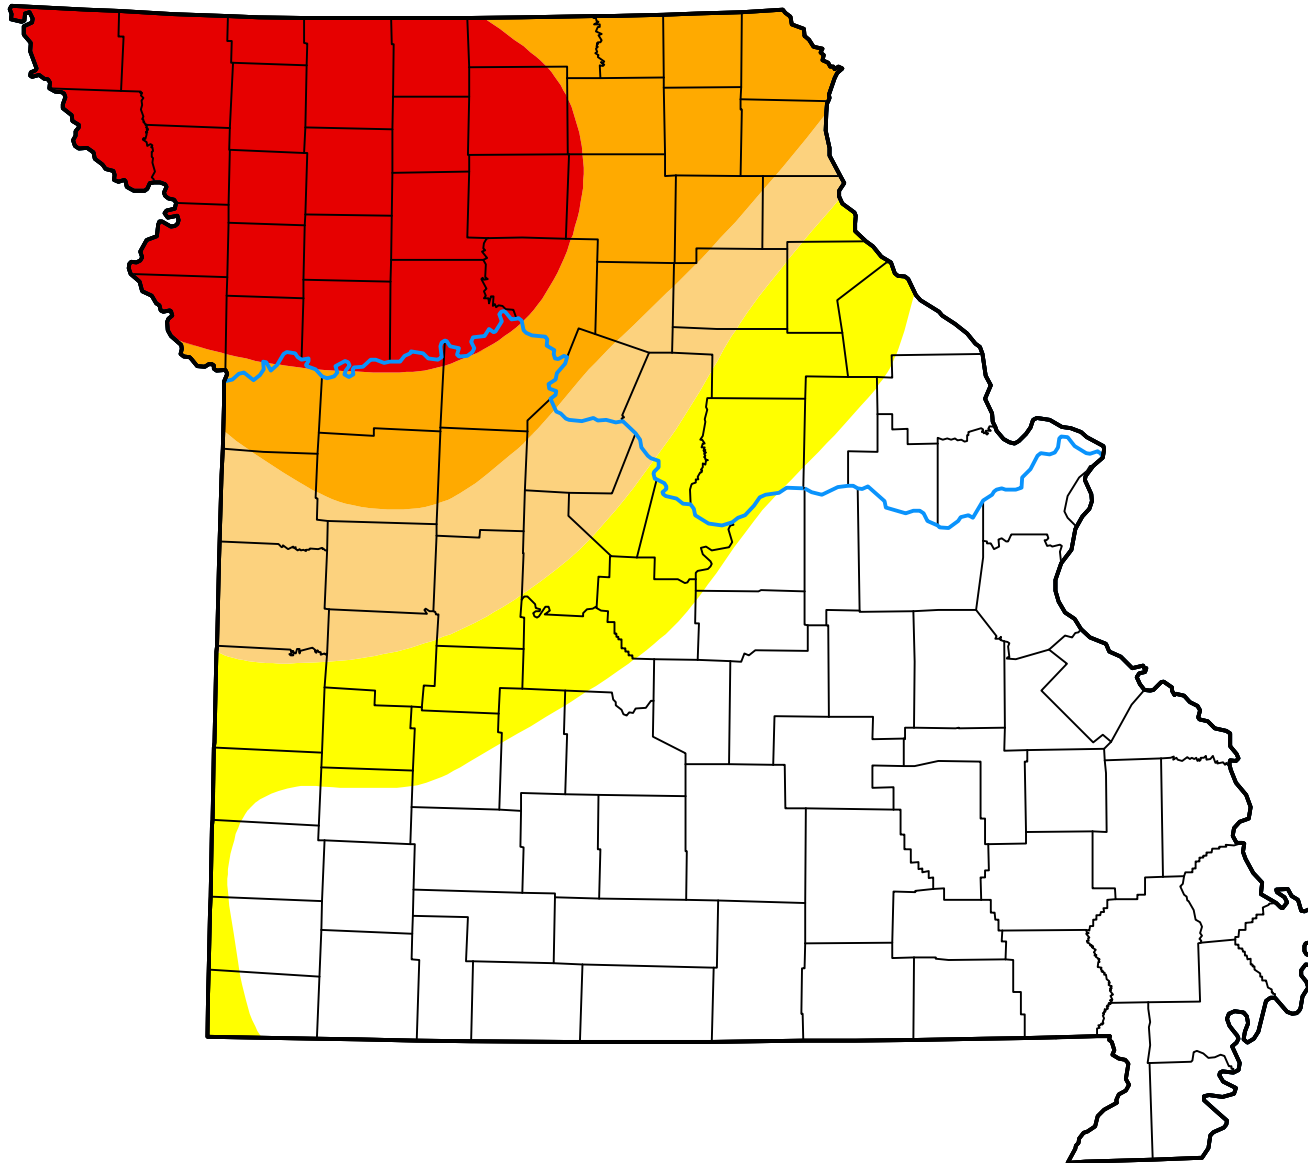

# U.S. Drought Monitor

## Missouri

March 25, 2003  
(Released Thursday, Mar. 27, 2003)  
Valid 7 a.m. EST

### Intensity:

-  None
-  D0 Abnormally Dry
-  D1 Moderate Drought
-  D2 Severe Drought
-  D3 Extreme Drought
-  D4 Exceptional Drought

*The Drought Monitor focuses on broad-scale conditions. Local conditions may vary. For more information on the Drought Monitor, go to <https://droughtmonitor.unl.edu/About.aspx>*