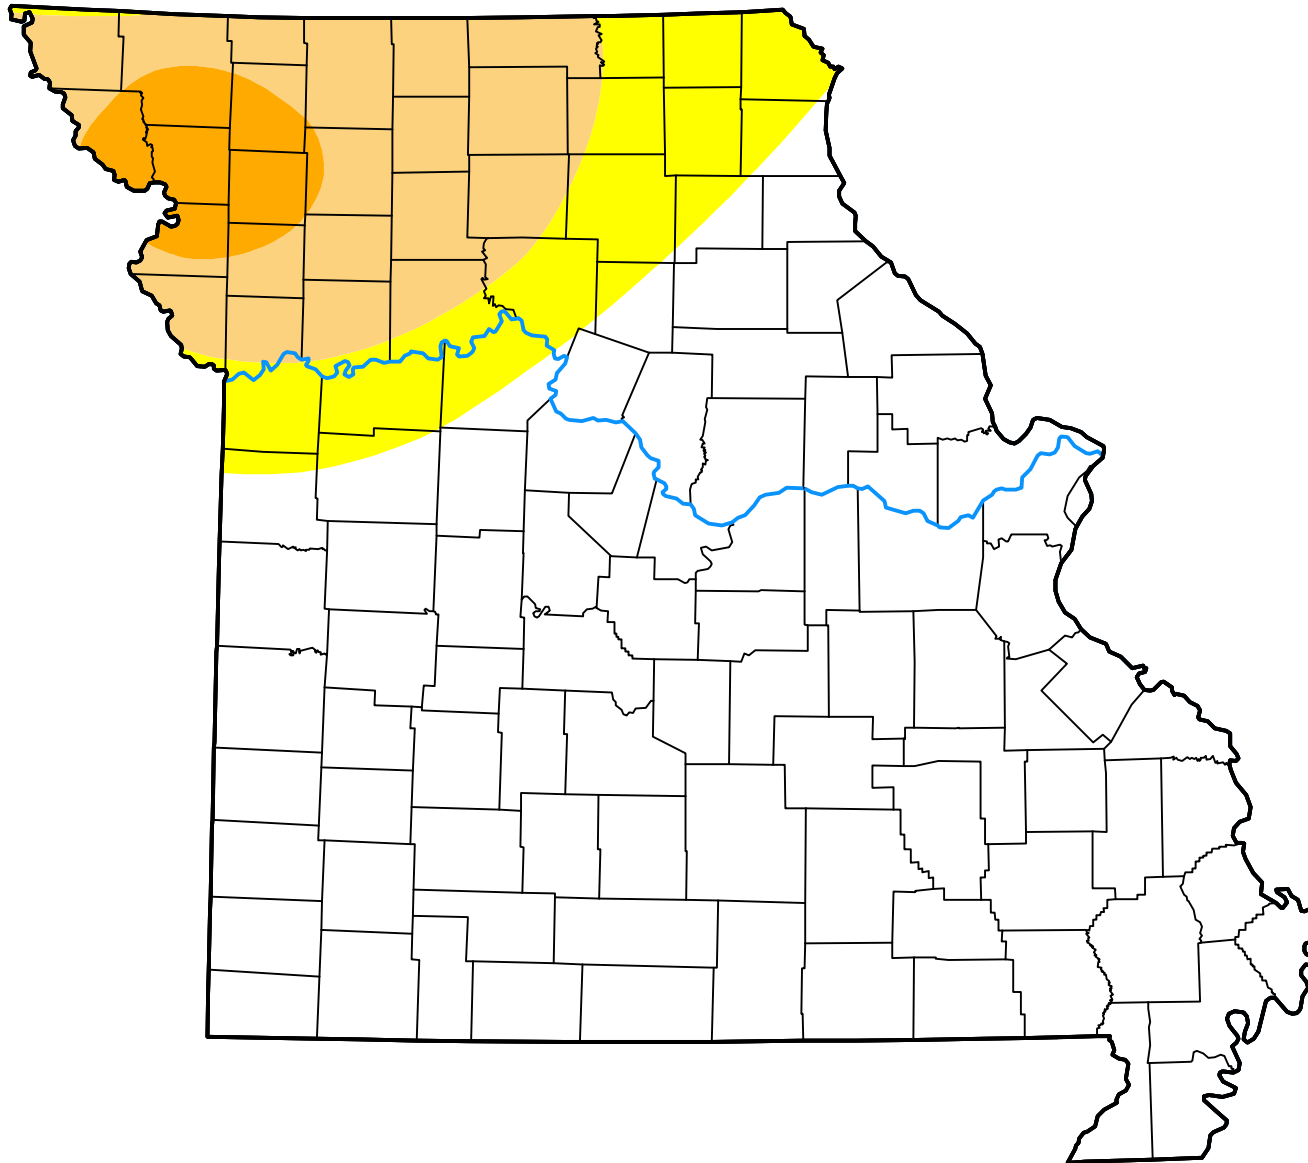

U.S. Drought Monitor

Missouri

May 20, 2003
(Released Thursday, May. 22, 2003)
Valid 8 a.m. EDT

Intensity:

-  None
-  D0 Abnormally Dry
-  D1 Moderate Drought
-  D2 Severe Drought
-  D3 Extreme Drought
-  D4 Exceptional Drought

The Drought Monitor focuses on broad-scale conditions. Local conditions may vary. For more information on the Drought Monitor, go to <https://droughtmonitor.unl.edu/About.aspx>

Author:

Richard Tinker
CPC/NOAA/NWS/NCEP