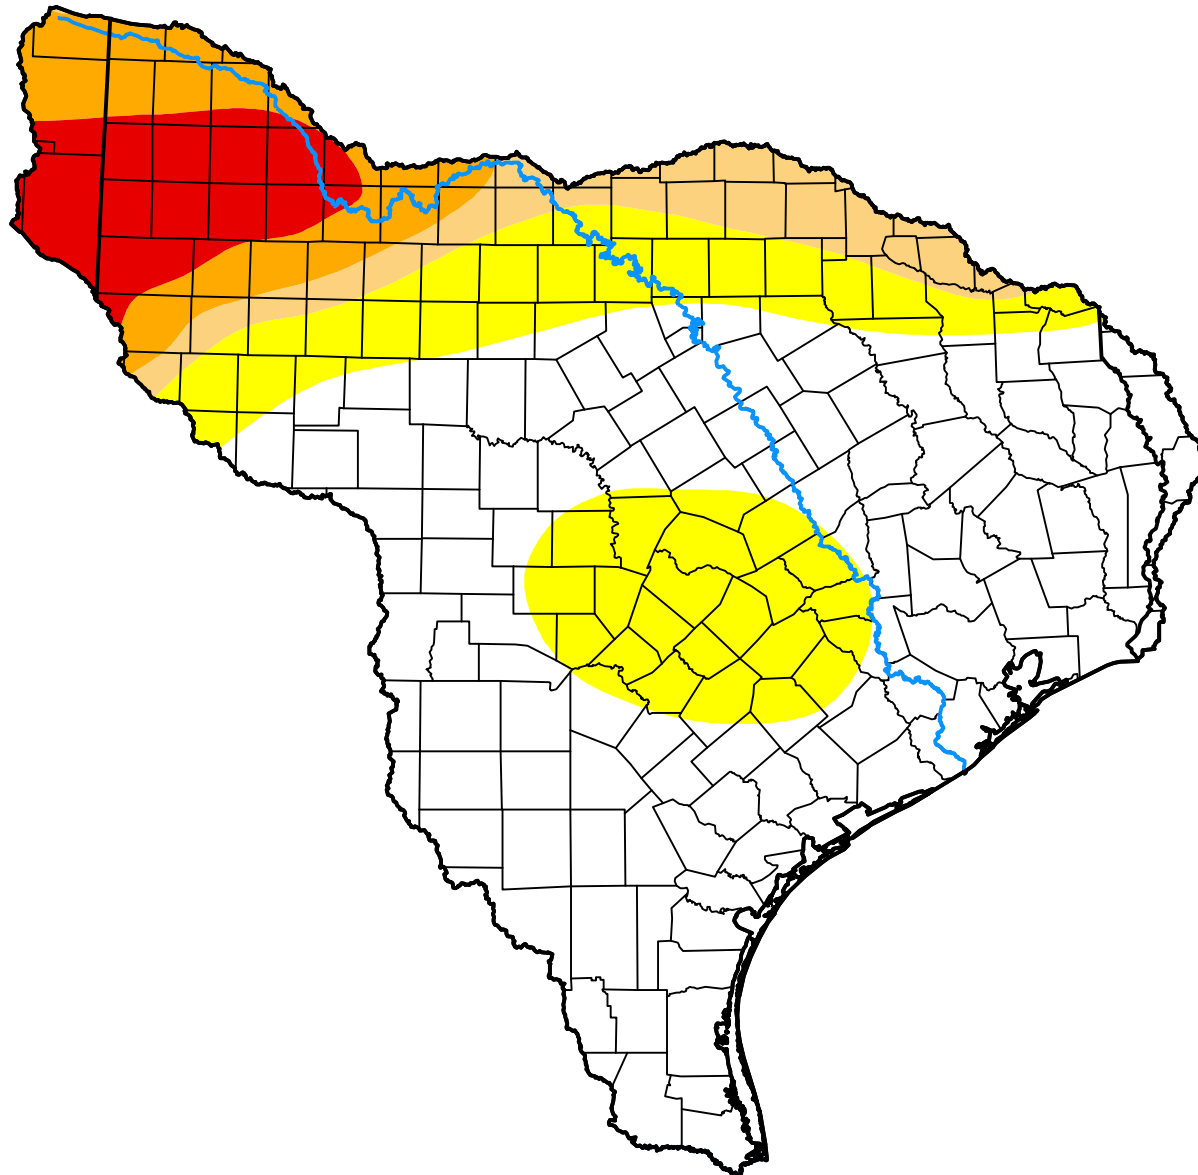

U.S. Drought Monitor Texas-Gulf Watershed

December 23, 2003
(Released Wednesday, Dec. 24, 2003)
Valid 7 a.m. EST

Intensity:

-  None
-  D0 Abnormally Dry
-  D1 Moderate Drought
-  D2 Severe Drought
-  D3 Extreme Drought
-  D4 Exceptional Drought

The Drought Monitor focuses on broad-scale conditions. Local conditions may vary. For more information on the Drought Monitor, go to <https://droughtmonitor.unl.edu/About.aspx>

Author:

David Miskus
NOAA/NWS/NCEP/CPC