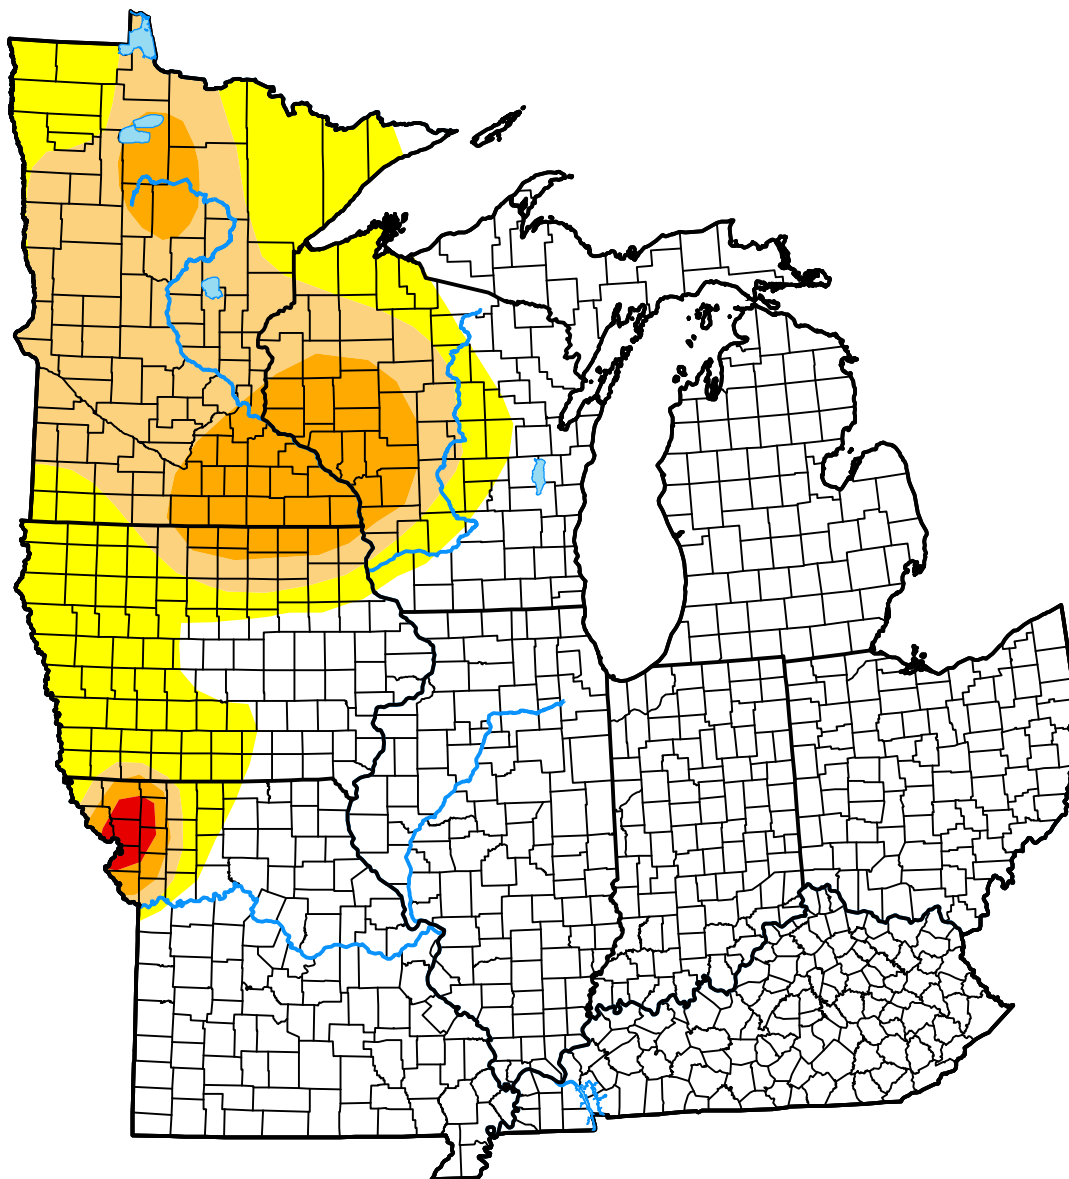

# U.S. Drought Monitor Midwest

February 24, 2004  
(Released Thursday, Feb. 26, 2004)  
Valid 7 a.m. EST

### Intensity:

-  None
-  D0 Abnormally Dry
-  D1 Moderate Drought
-  D2 Severe Drought
-  D3 Extreme Drought
-  D4 Exceptional Drought

*The Drought Monitor focuses on broad-scale conditions. Local conditions may vary. For more information on the Drought Monitor, go to <https://droughtmonitor.unl.edu/About.aspx>*