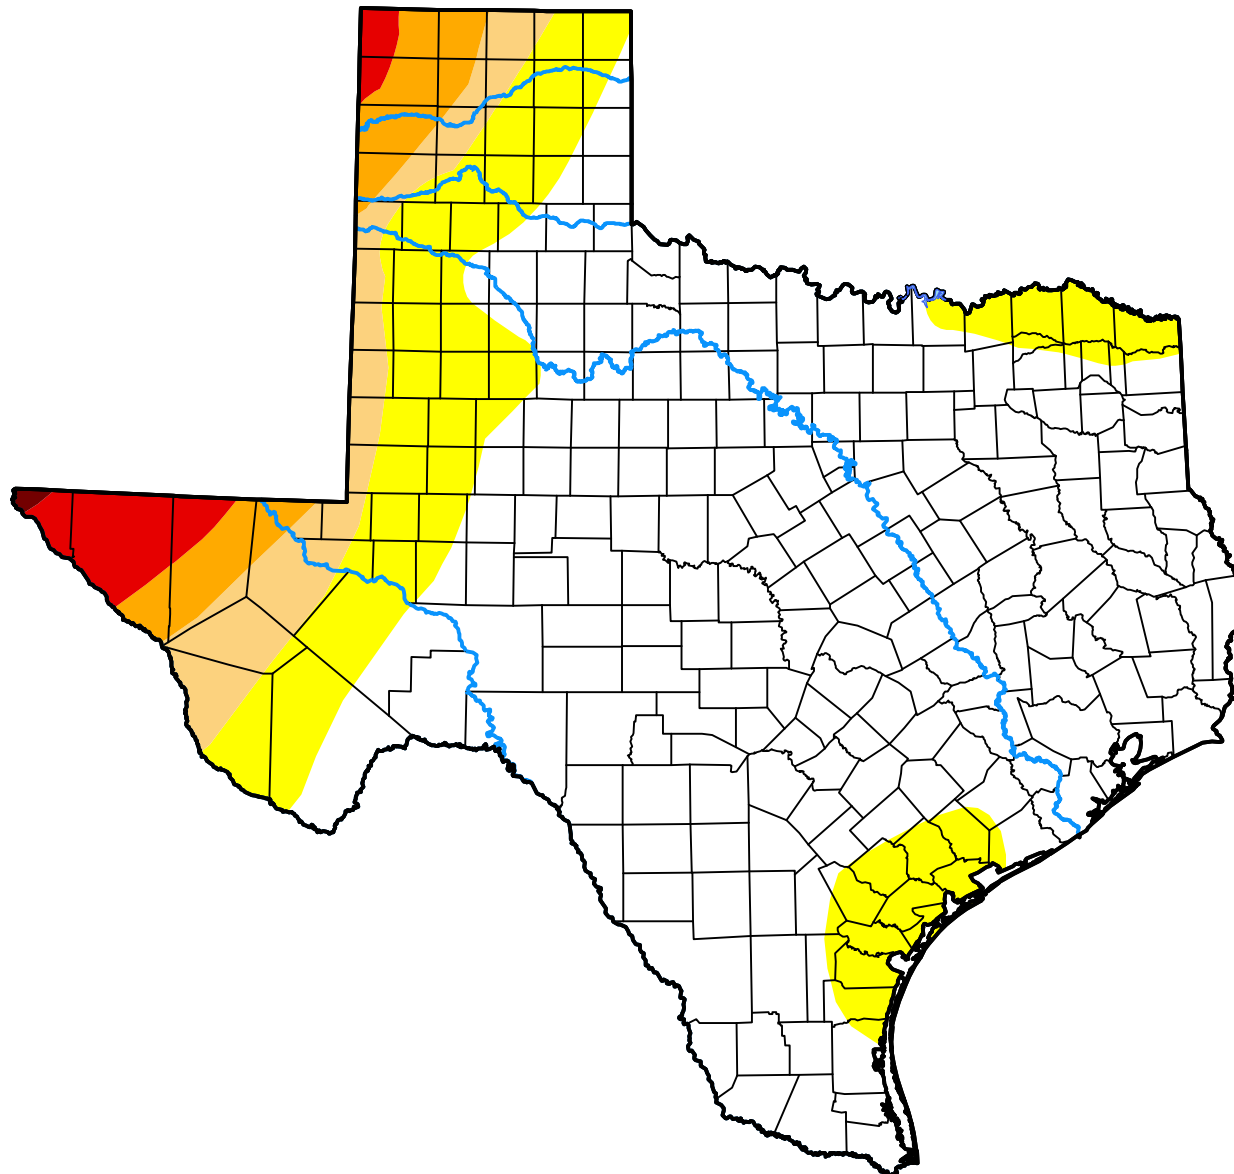

U.S. Drought Monitor

Texas

March 23, 2004
(Released Thursday, Mar. 25, 2004)
Valid 7 a.m. EST

Intensity:

-  None
-  D0 Abnormally Dry
-  D1 Moderate Drought
-  D2 Severe Drought
-  D3 Extreme Drought
-  D4 Exceptional Drought

The Drought Monitor focuses on broad-scale conditions. Local conditions may vary. For more information on the Drought Monitor, go to <https://droughtmonitor.unl.edu/About.aspx>

Author:

Brad Rippey
U.S. Department of Agriculture