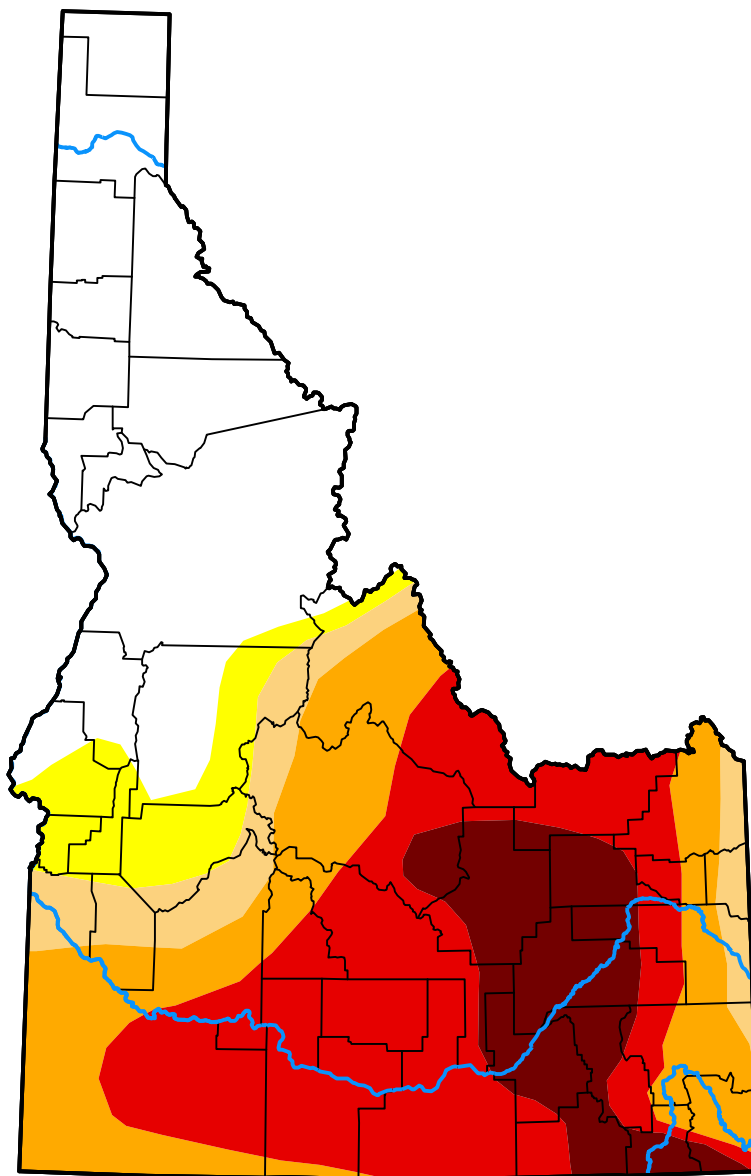

U.S. Drought Monitor Idaho

December 7, 2004
(Released Thursday, Dec. 9, 2004)
Valid 7 a.m. EST

Intensity:

-  None
-  D0 Abnormally Dry
-  D1 Moderate Drought
-  D2 Severe Drought
-  D3 Extreme Drought
-  D4 Exceptional Drought

The Drought Monitor focuses on broad-scale conditions. Local conditions may vary. For more information on the Drought Monitor, go to <https://droughtmonitor.unl.edu/About.aspx>

Author:

Douglas Le Comte
CPC/NOAA