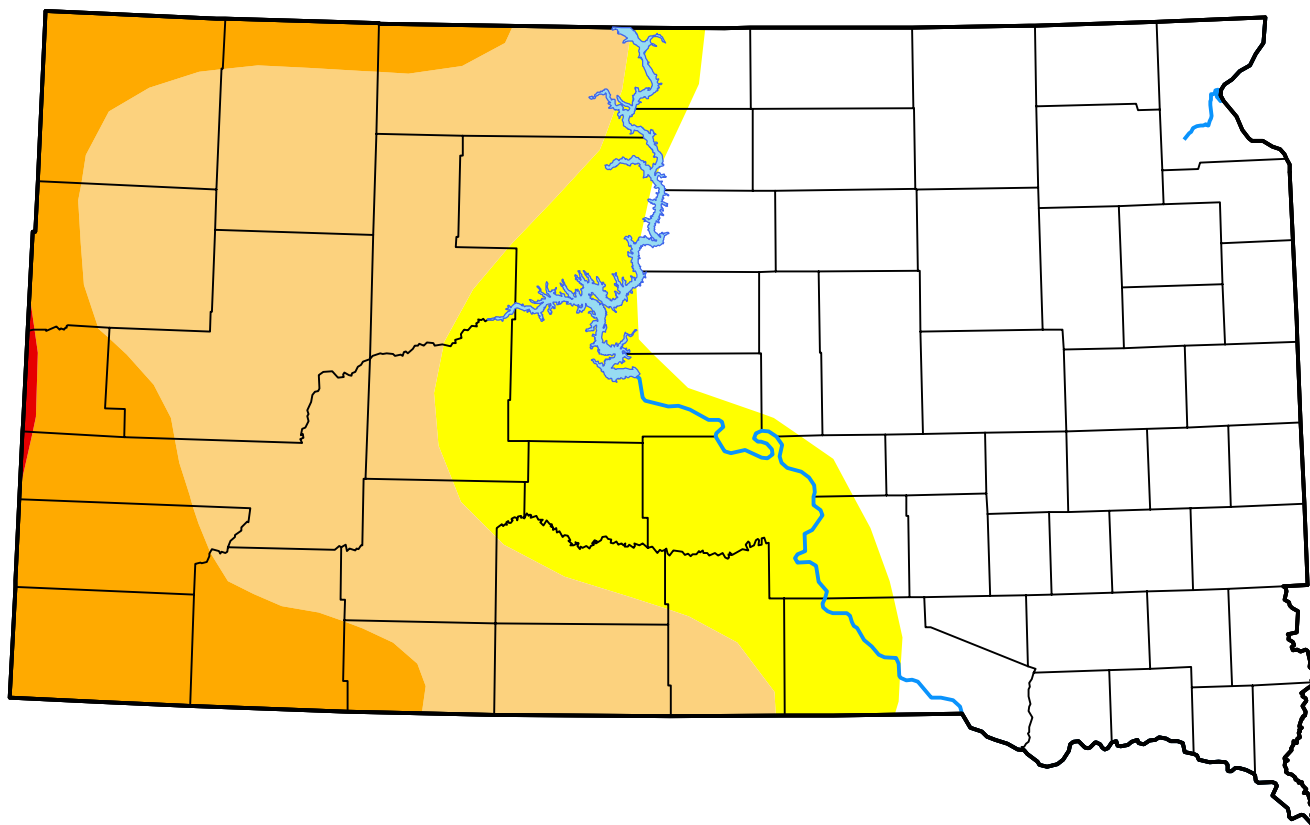

U.S. Drought Monitor South Dakota

December 21, 2004
(Released Thursday, Dec. 23, 2004)
Valid 7 a.m. EST

Intensity:

-  None
-  D0 Abnormally Dry
-  D1 Moderate Drought
-  D2 Severe Drought
-  D3 Extreme Drought
-  D4 Exceptional Drought

The Drought Monitor focuses on broad-scale conditions. Local conditions may vary. For more information on the Drought Monitor, go to <https://droughtmonitor.unl.edu/About.aspx>

Author:

David Miskus
NOAA/NWS/NCEP/CPC