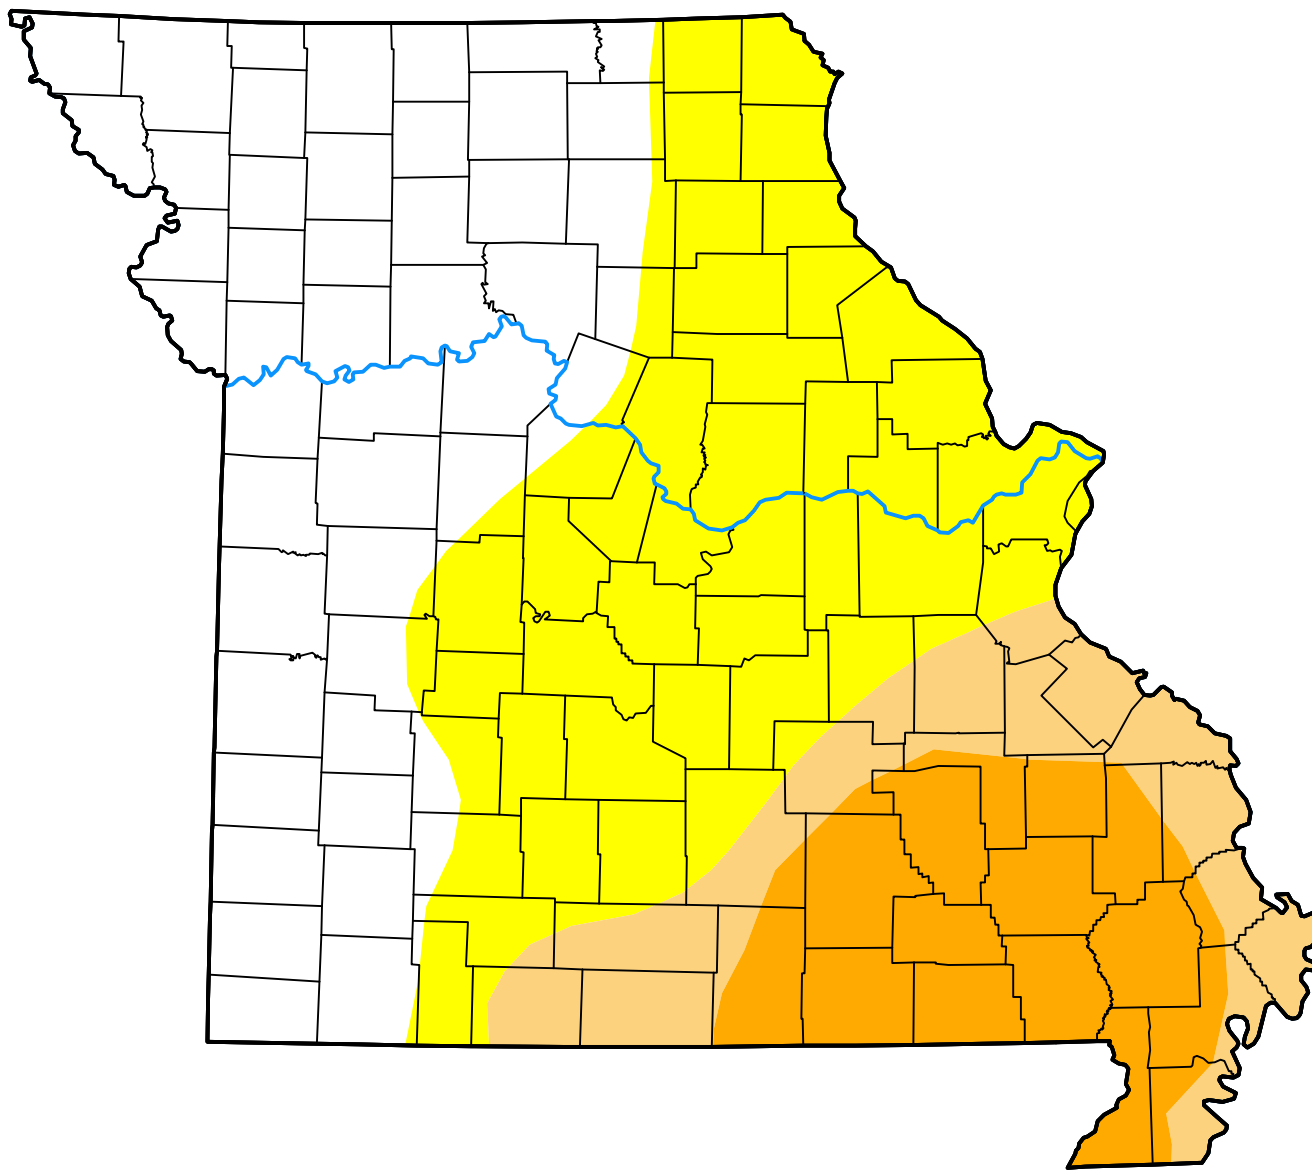

U.S. Drought Monitor

Missouri

June 21, 2005
(Released Thursday, Jun. 23, 2005)
Valid 8 a.m. EDT

Intensity:

-  None
-  D0 Abnormally Dry
-  D1 Moderate Drought
-  D2 Severe Drought
-  D3 Extreme Drought
-  D4 Exceptional Drought

The Drought Monitor focuses on broad-scale conditions. Local conditions may vary. For more information on the Drought Monitor, go to <https://droughtmonitor.unl.edu/About.aspx>

Author:

Douglas Le Comte
CPC/NOAA