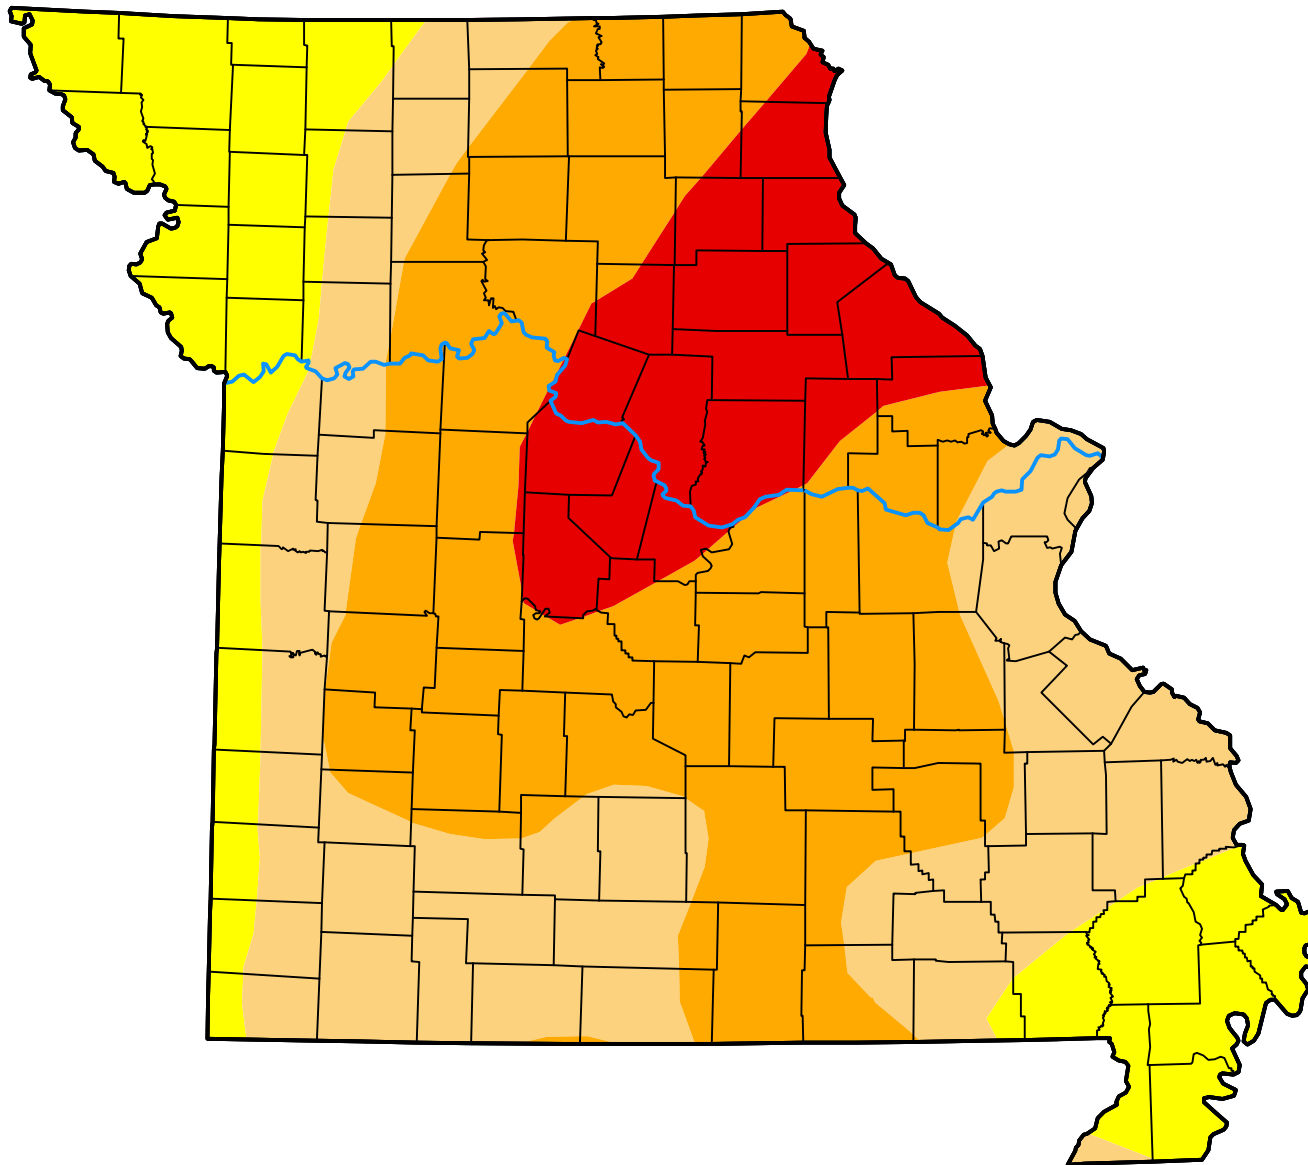

# U.S. Drought Monitor

## Missouri

**July 26, 2005**  
(Released Thursday, Jul. 28, 2005)  
Valid 8 a.m. EDT

### Intensity:

-  None
-  D0 Abnormally Dry
-  D1 Moderate Drought
-  D2 Severe Drought
-  D3 Extreme Drought
-  D4 Exceptional Drought

*The Drought Monitor focuses on broad-scale conditions. Local conditions may vary. For more information on the Drought Monitor, go to <https://droughtmonitor.unl.edu/About.aspx>*