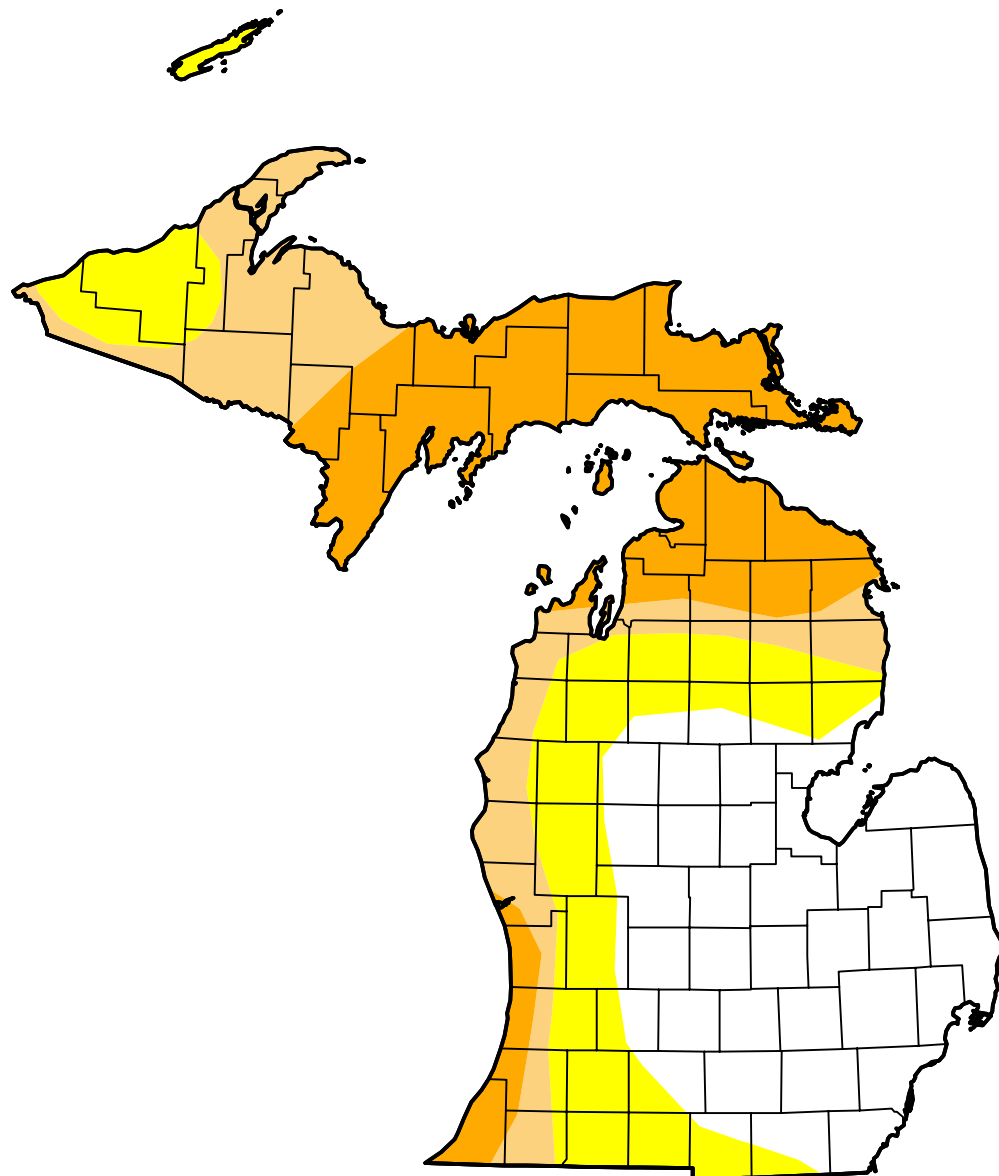

U.S. Drought Monitor

Michigan

August 9, 2005
(Released Thursday, Aug. 11, 2005)
Valid 8 a.m. EDT

Intensity:

-  None
-  D0 Abnormally Dry
-  D1 Moderate Drought
-  D2 Severe Drought
-  D3 Extreme Drought
-  D4 Exceptional Drought

The Drought Monitor focuses on broad-scale conditions. Local conditions may vary. For more information on the Drought Monitor, go to <https://droughtmonitor.unl.edu/About.aspx>

Author:

Mark Svoboda
National Drought Mitigation Center