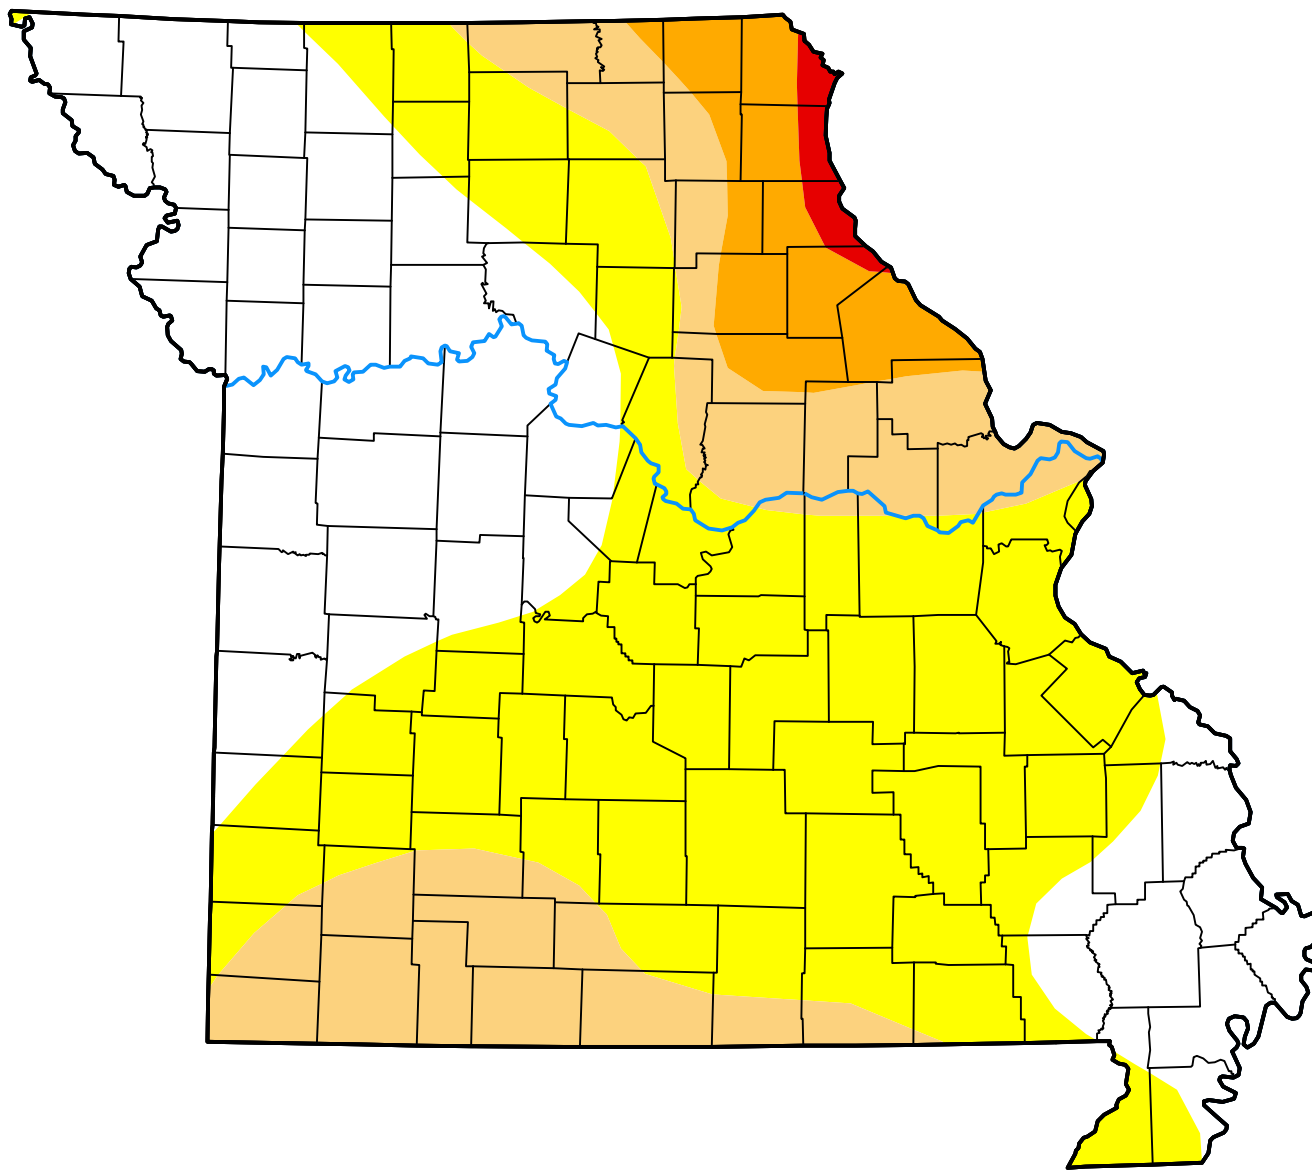

# U.S. Drought Monitor

## Missouri

September 13, 2005  
(Released Thursday, Sep. 15, 2005)  
Valid 8 a.m. EDT

### Intensity:

-  None
-  D0 Abnormally Dry
-  D1 Moderate Drought
-  D2 Severe Drought
-  D3 Extreme Drought
-  D4 Exceptional Drought

*The Drought Monitor focuses on broad-scale conditions. Local conditions may vary. For more information on the Drought Monitor, go to <https://droughtmonitor.unl.edu/About.aspx>*