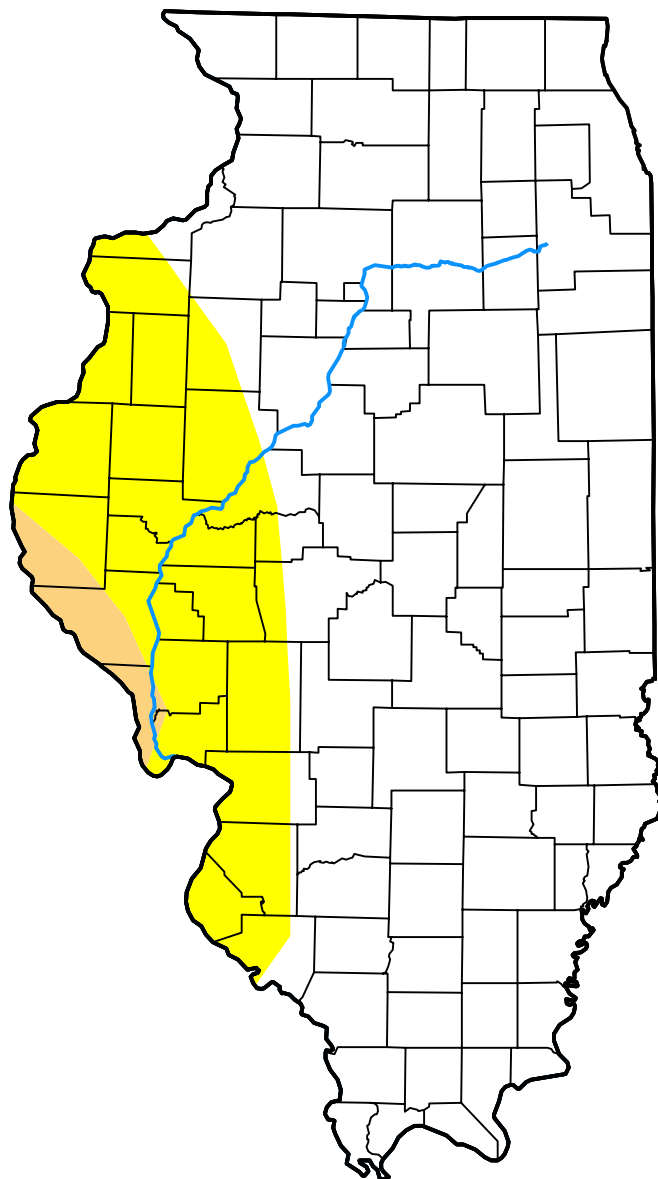

U.S. Drought Monitor

Illinois

May 9, 2006
(Released Thursday, May. 11, 2006)
Valid 8 a.m. EDT

Intensity:

The Drought Monitor focuses on broad-scale conditions. Local conditions may vary. For more information on the Drought Monitor, go to <https://droughtmonitor.unl.edu/About.aspx>

Author:

Mark Svoboda
National Drought Mitigation Center

droughtmonitor.unl.edu