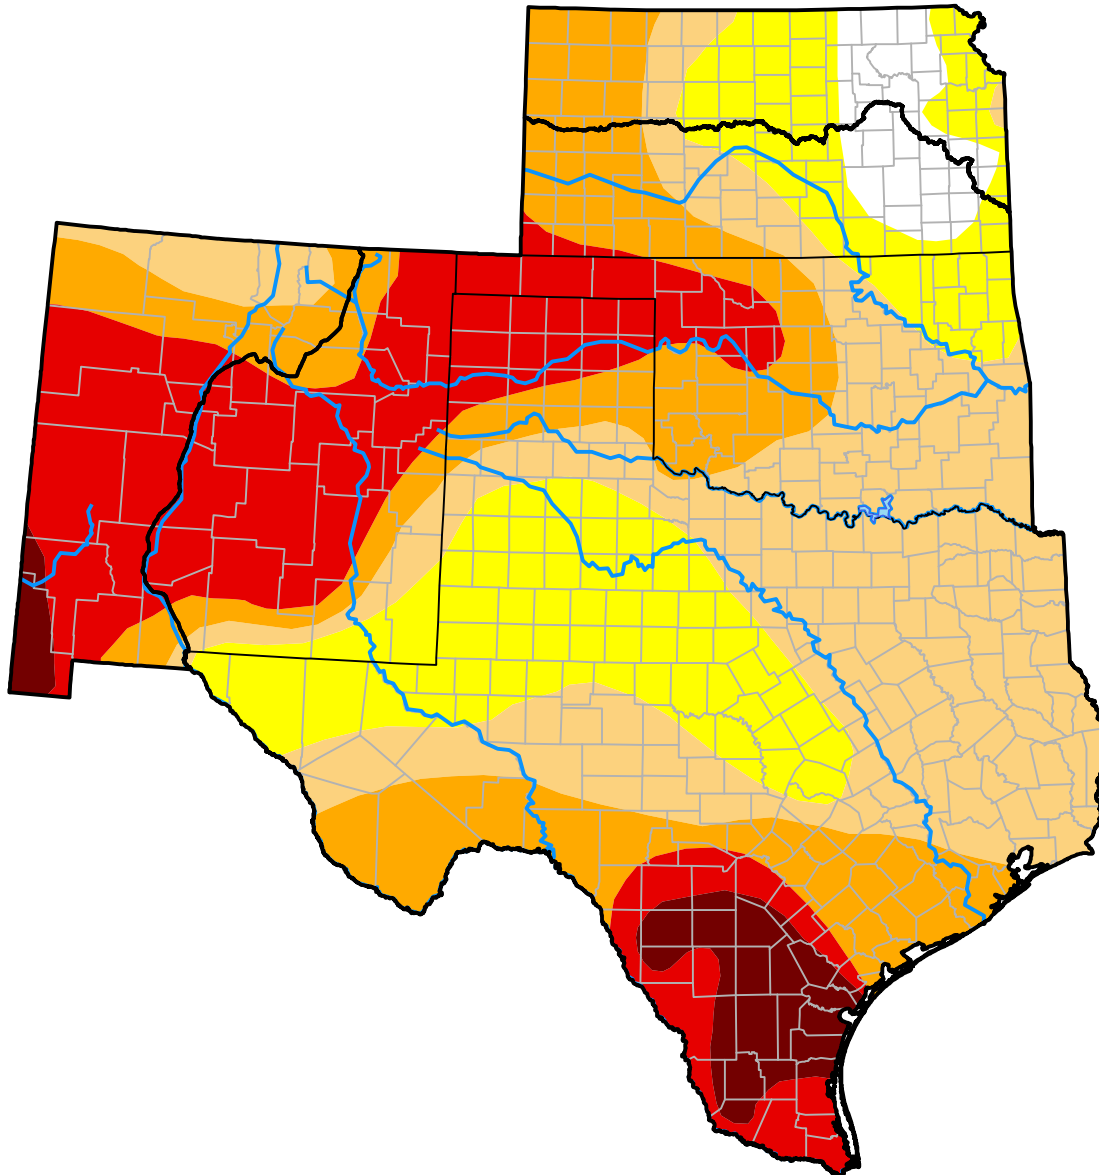

U.S. Drought Monitor

Southern Plains RDEWS

May 30, 2006
(Released Thursday, Jun. 1, 2006)
Valid 8 a.m. EDT

Intensity:

-  None
-  D0 Abnormally Dry
-  D1 Moderate Drought
-  D2 Severe Drought
-  D3 Extreme Drought
-  D4 Exceptional Drought

The Drought Monitor focuses on broad-scale conditions. Local conditions may vary. For more information on the Drought Monitor, go to <https://droughtmonitor.unl.edu/About.aspx>

Author:

Staff None
National Drought Mitigation Center