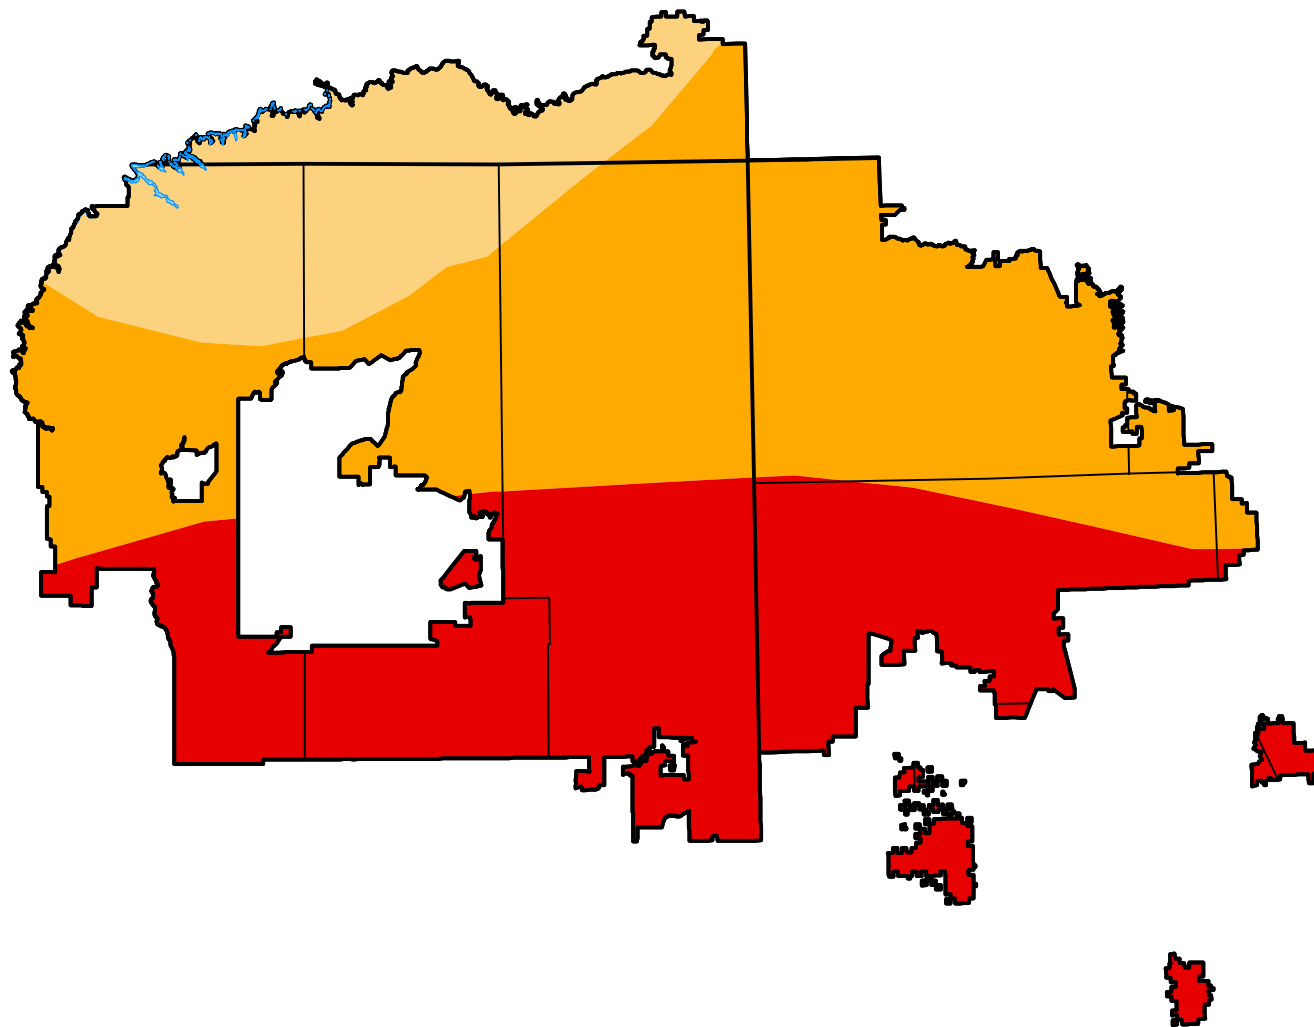

U.S. Drought Monitor

Navajo

June 27, 2006
(Released Thursday, Jun. 29, 2006)
Valid 8 a.m. EDT

Intensity:

-  None
-  D0 Abnormally Dry
-  D1 Moderate Drought
-  D2 Severe Drought
-  D3 Extreme Drought
-  D4 Exceptional Drought

The Drought Monitor focuses on broad-scale conditions. Local conditions may vary. For more information on the Drought Monitor, go to <https://droughtmonitor.unl.edu/About.aspx>

Author:

Ned Guttman
NOAA/NESDIS/NCEI