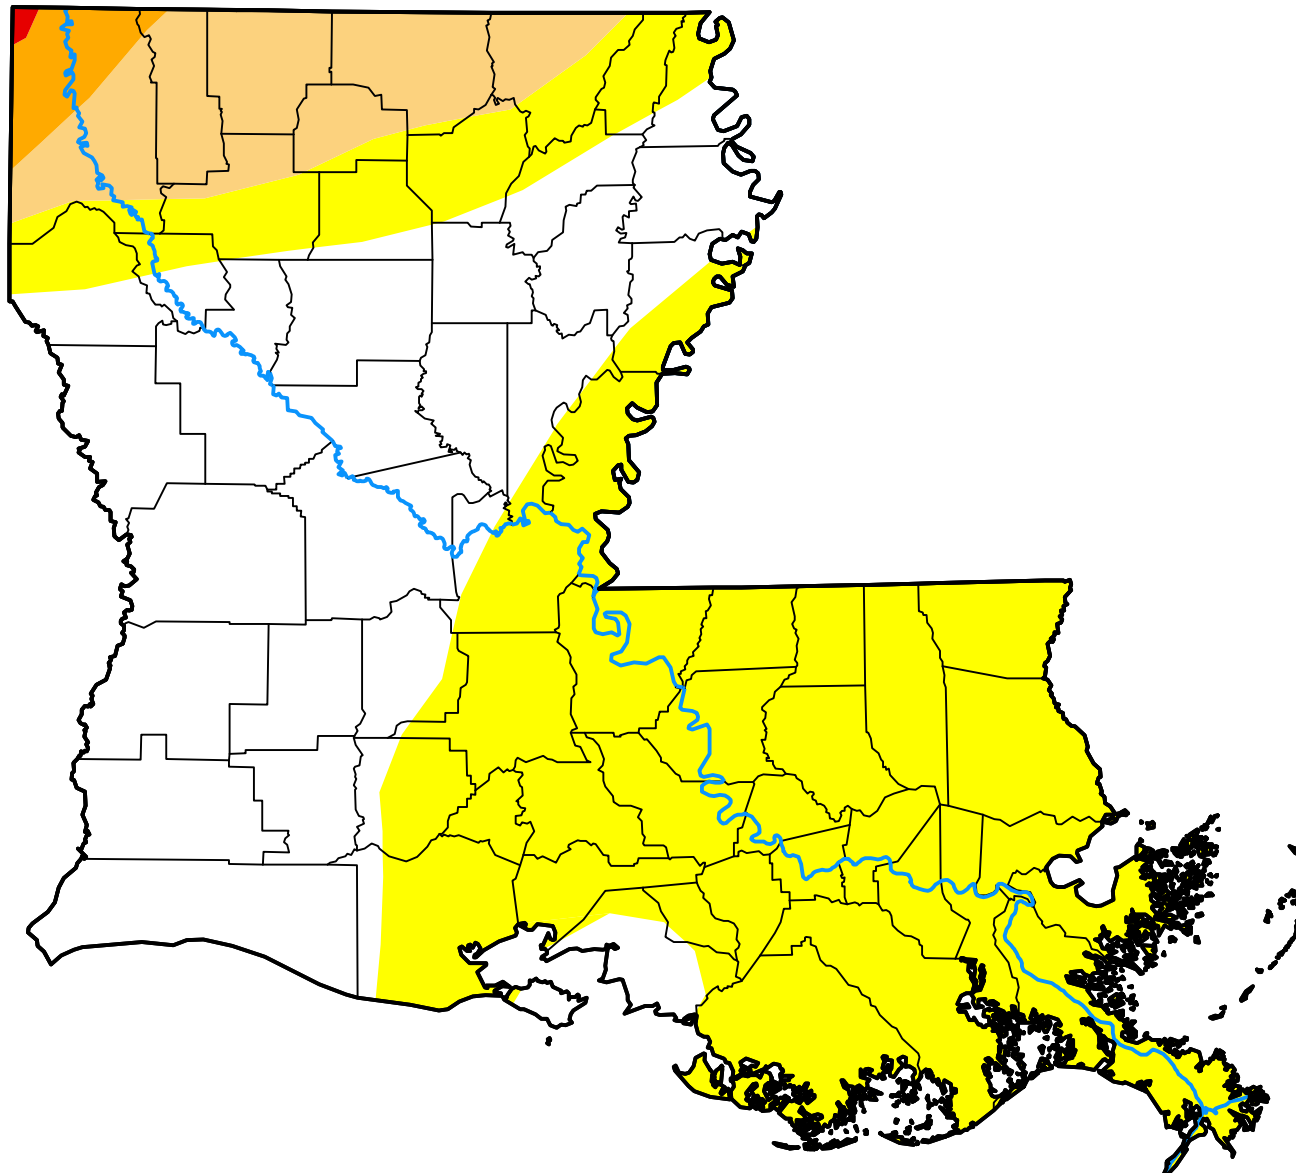

U.S. Drought Monitor

Louisiana

October 17, 2006
(Released Thursday, Oct. 19, 2006)
Valid 8 a.m. EDT

Intensity:

-  None
-  D0 Abnormally Dry
-  D1 Moderate Drought
-  D2 Severe Drought
-  D3 Extreme Drought
-  D4 Exceptional Drought

The Drought Monitor focuses on broad-scale conditions. Local conditions may vary. For more information on the Drought Monitor, go to <https://droughtmonitor.unl.edu/About.aspx>

Author:

Ned Guttman
NOAA/NESDIS/NCEI