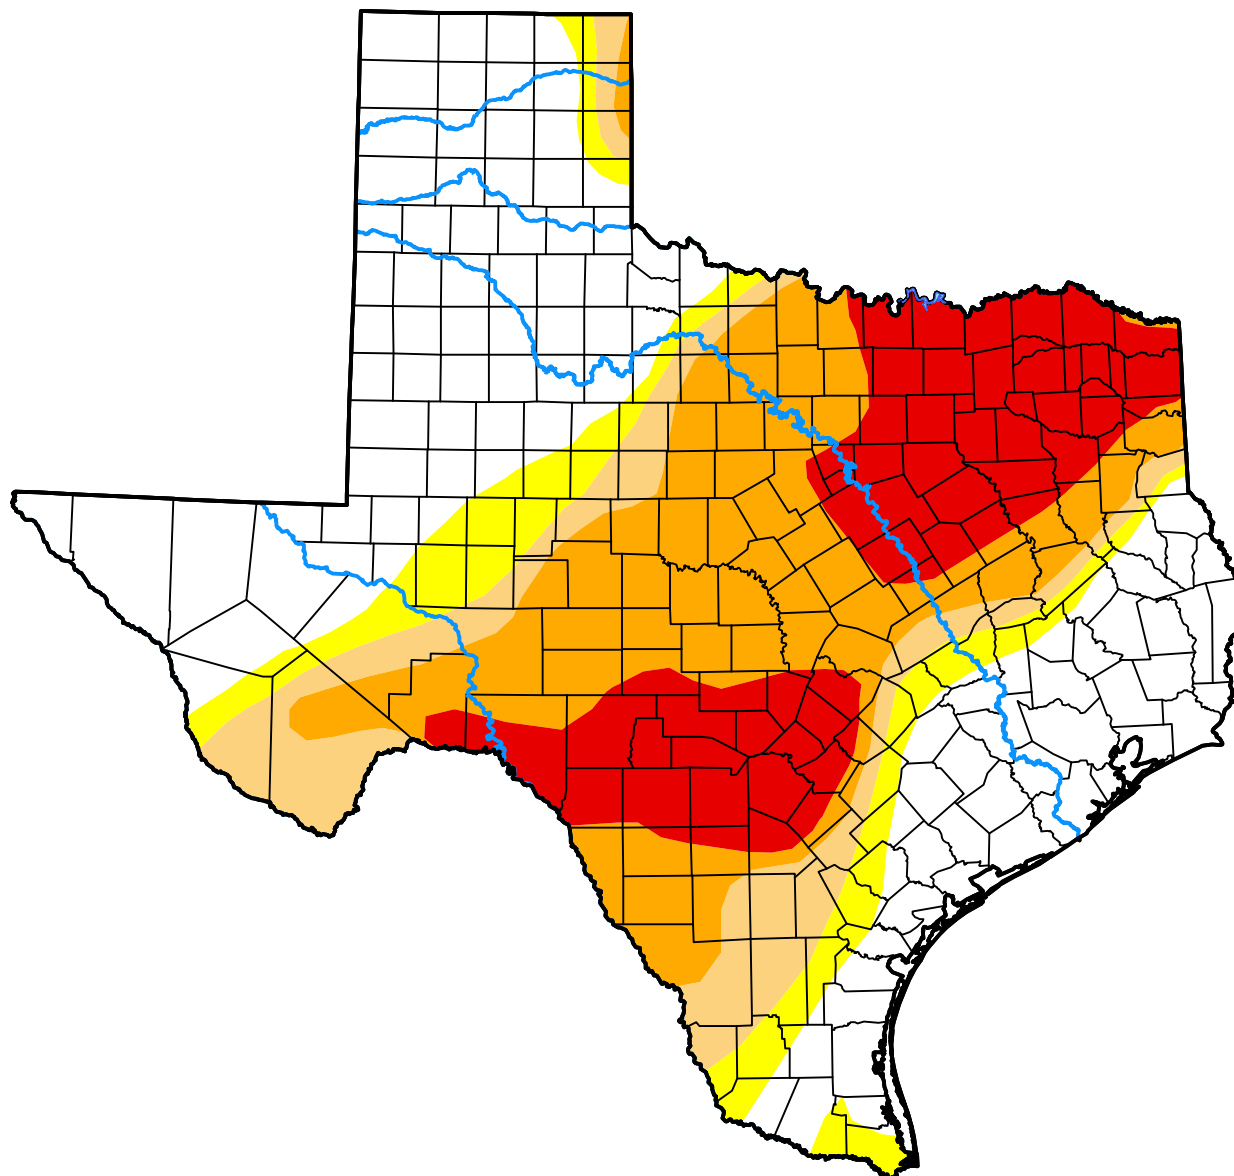

# U.S. Drought Monitor

# Texas

**October 24, 2006**  
(Released Thursday, Oct. 26, 2006)  
Valid 8 a.m. EDT

### Intensity:

-  None
-  D0 Abnormally Dry
-  D1 Moderate Drought
-  D2 Severe Drought
-  D3 Extreme Drought
-  D4 Exceptional Drought

*The Drought Monitor focuses on broad-scale conditions. Local conditions may vary. For more information on the Drought Monitor, go to <https://droughtmonitor.unl.edu/About.aspx>*