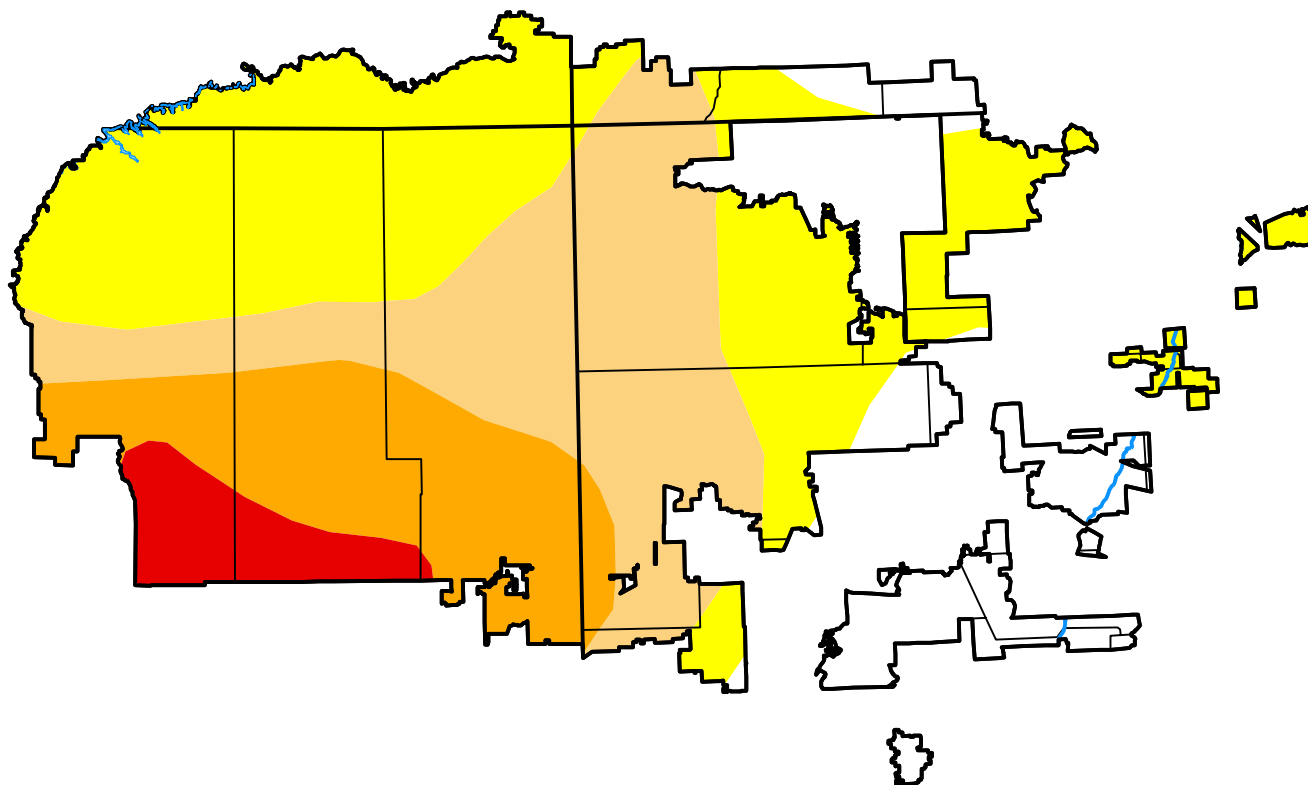

U.S. Drought Monitor 4 Corners

November 21, 2006
(Released Wednesday, Nov. 22, 2006)
Valid 7 a.m. EST

Intensity:

-  None
-  D0 Abnormally Dry
-  D1 Moderate Drought
-  D2 Severe Drought
-  D3 Extreme Drought
-  D4 Exceptional Drought

The Drought Monitor focuses on broad-scale conditions. Local conditions may vary. For more information on the Drought Monitor, go to <https://droughtmonitor.unl.edu/About.aspx>

Author:

Ned Guttman
NOAA/NESDIS/NCEI