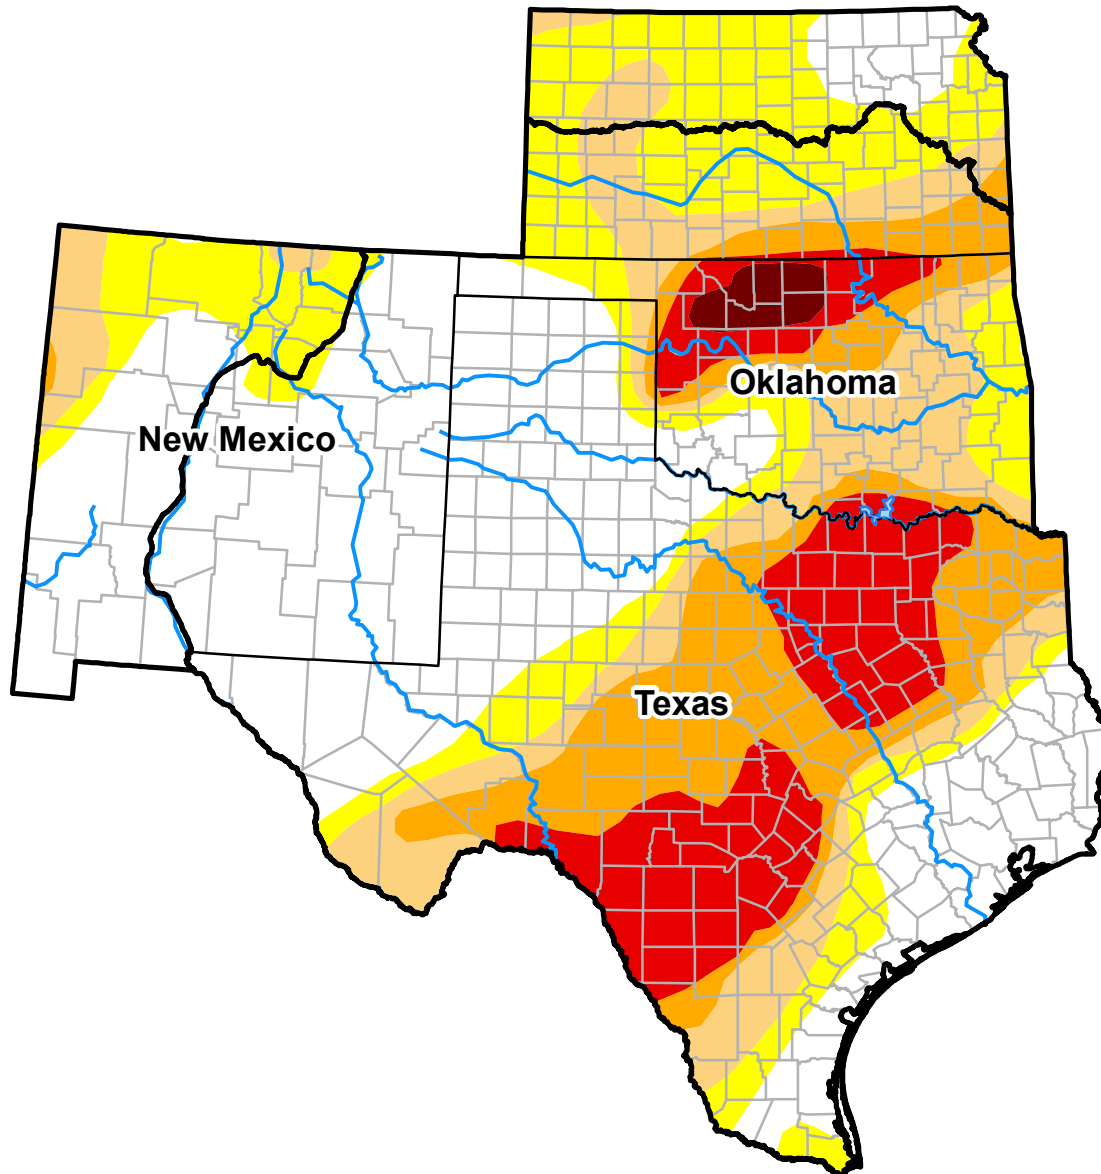

Southern Plains RDEWS and Surrounding Areas

November 21, 2006
(Released Wednesday, Nov. 22, 2006)
Valid 7 a.m. EST

Intensity:

-  D0 Abnormally Dry
-  D1 Moderate Drought
-  D2 Severe Drought
-  D3 Extreme Drought
-  D4 Exceptional Drought

The Drought Monitor focuses on broad-scale conditions. Local conditions may vary. See accompanying text summary for forecast statements.

Author:

Ned Guttman
NOAA/NESDIS/NCEI